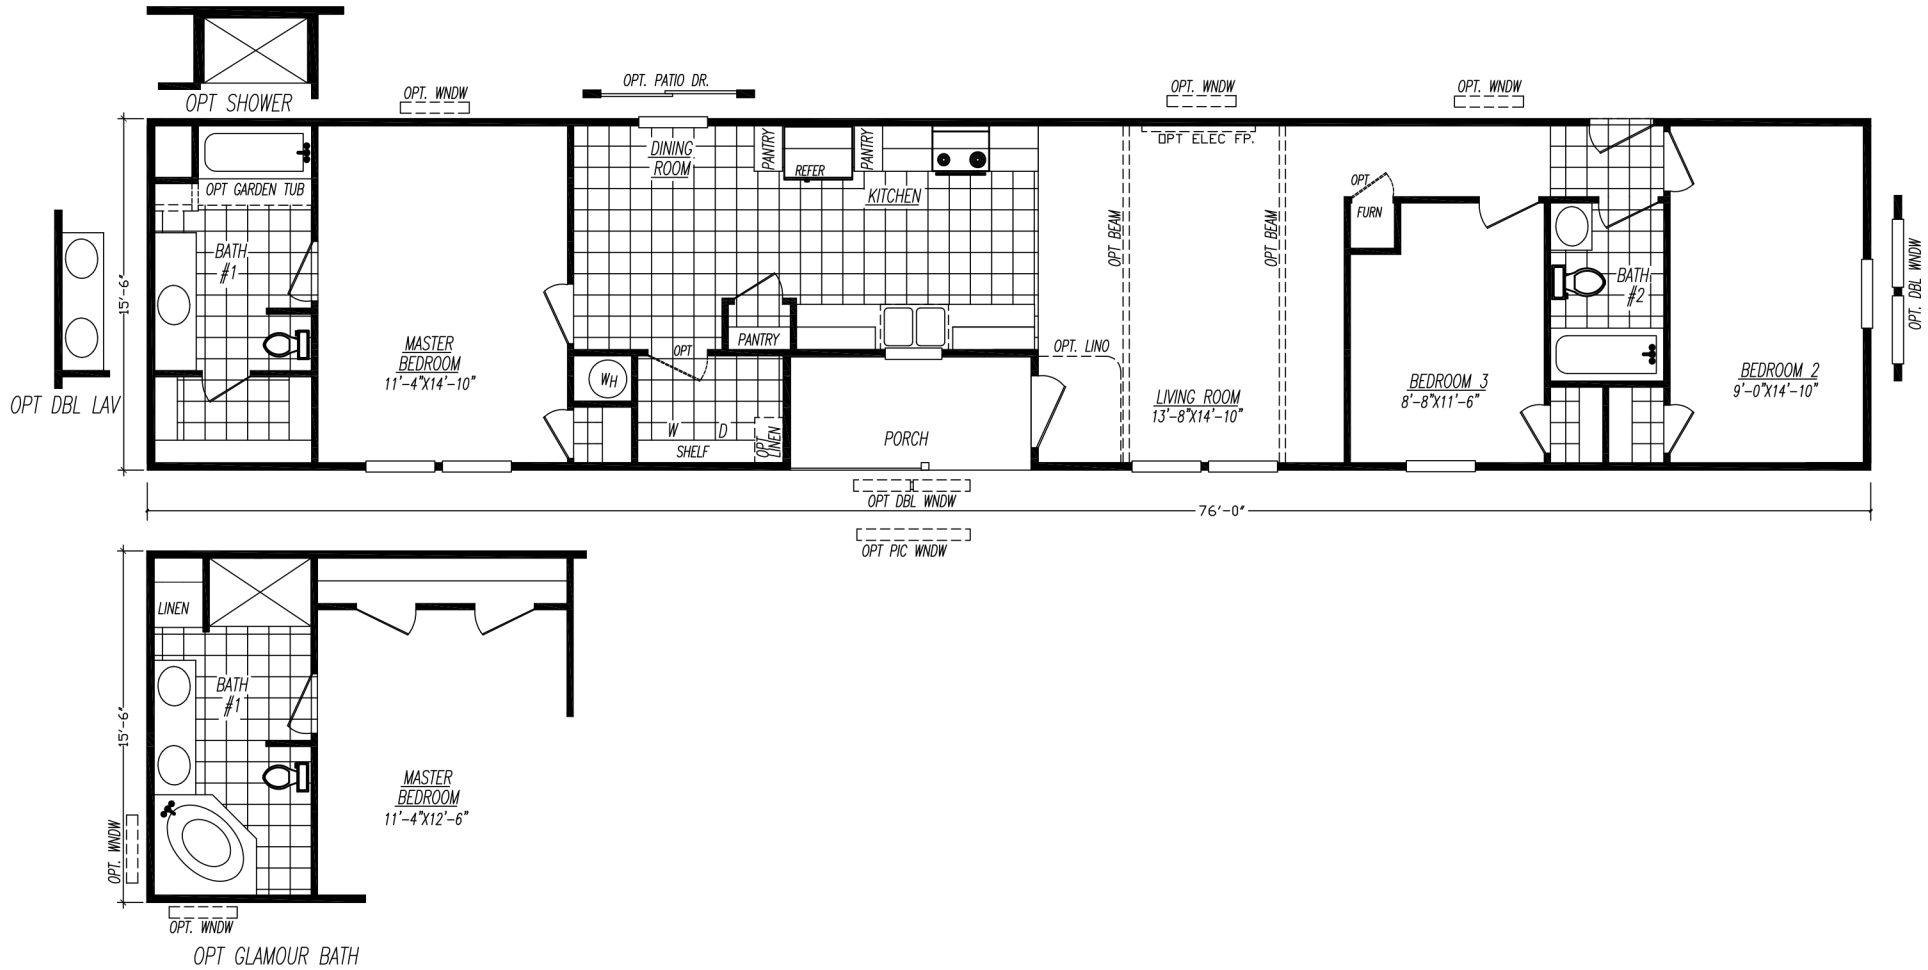

Mojave Series Model 6763L
3 Bedrooms - 2 Baths - 1,178 Floor Size Sq. Ft.

Adventure Homes reserves the right to change colors, specifications, models, dimensions, and materials without notice. Rendering and diagrams are meant to be representative and, in keeping with Adventure's policy of constant updating and improvement, may vary from the actual home. All dimensions are nominal and approximate. Square footage is measured from exterior wall to exterior wall, and is an approximate figure. Length indicated on floorplans is floor length only. The length of the hitch is not included (add 4 foot for hitch to calculate transportable length.) Ask your retailer for specifics. PRICE AND SPECIFICATIONS SUBJECT TO CHANGE WITHOUT NOTICE OR OBLIGATION.