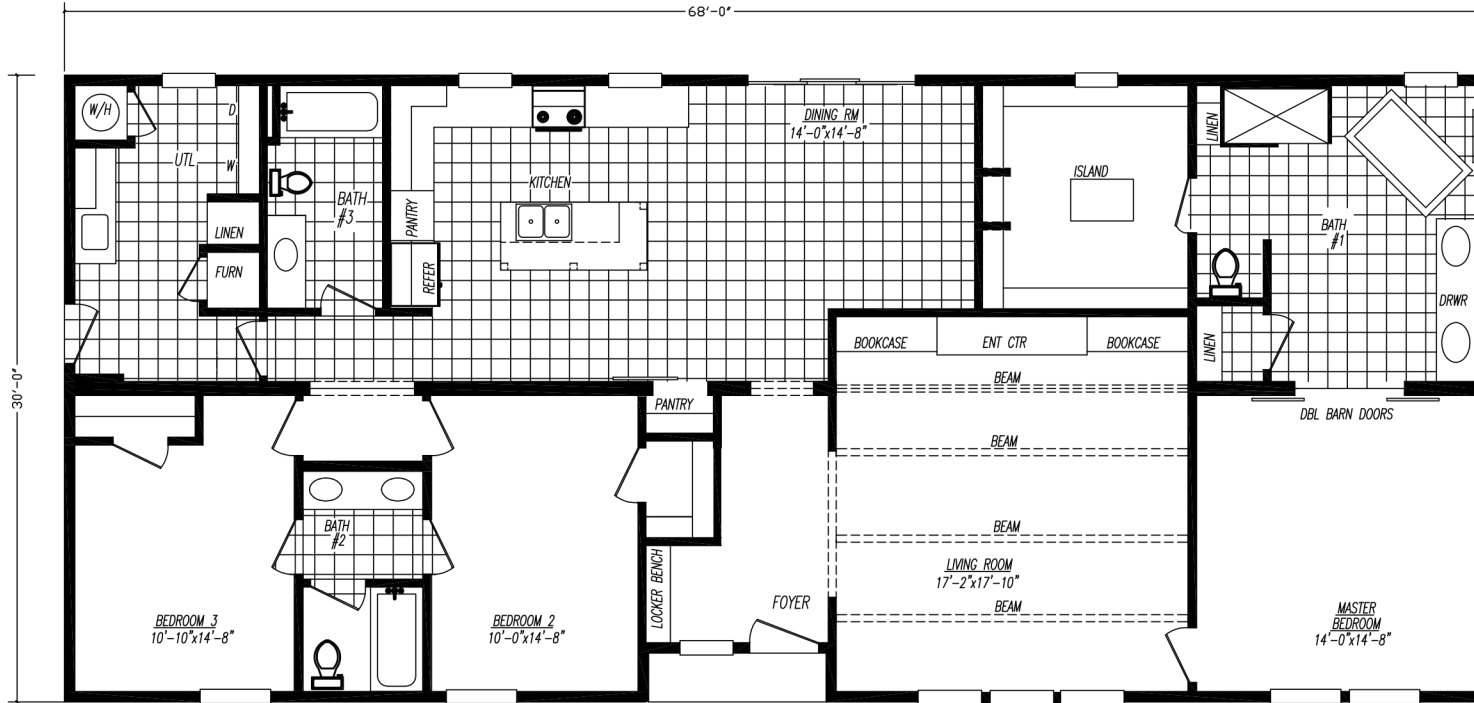

Sahara Series MOD0683C-17220
3 Bedrooms - 3 Baths - 2,040 Floor Size Sq. Ft.

Adventure Homes reserves the right to change colors, specifications, models, dimensions, and materials without notice. Rendering and diagrams are meant to be representative and, in keeping with Adventure's policy of constant updating and improvement, may vary from the actual home. All dimensions are nominal and approximate. Square footage is measured from exterior wall to exterior wall, and is an approximate figure. Length indicated on floorplans is floor length only. The length of the hitch is not included (add 4 foot for hitch to calculate transportable length.) Ask your retail for specifics. PRICE AND SPECIFICATIONS SUBJECT TO CHANGE WITHOUT NOTICE OR OBLIGATION.