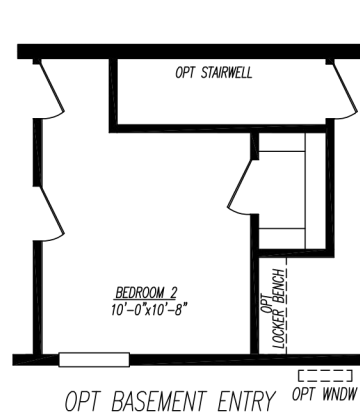

Sahara Series MOD0683C-17220
3 Bedrooms - 3 Baths - 2,040 Floor Size Sq. Ft.

Adventure Homes reserves the right to change colors, specifications, models, dimensions, and materials without notice. Rendering and diagrams are meant to be representative and, in keeping with Adventure's policy of constant updating and improvement, may vary from the actual home. All dimensions are nominal and approximate. Square footage is measured from exterior wall to exterior wall, and is an approximate figure. Length indicated on floorplans is floor length only. The length of the hitch is not included (add 4 foot for hitch to calculate transportable length.) Ask your retail for specifics. PRICE AND SPECIFICATIONS SUBJECT TO CHANGE WITHOUT NOTICE OR OBLIGATION.