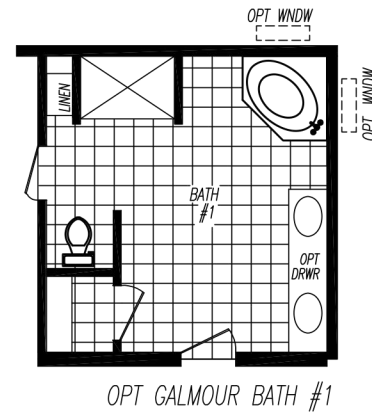

Sahara Series MOD0683C-17220
3 Bedrooms - 3 Baths - 2,040 Floor Size Sq. Ft.

Adventure Homes reserves the right to change colors, specifications, models, dimensions, and materials without notice. Rendering and diagrams are meant to be representative and, in keeping with Adventure's policy of constant updating and improvement, may vary from the actual home. All dimensions are nominal and approximate. Square footage is measured from exterior wall to exterior wall, and is an approximate figure. Length indicated on floorplans is floor length only. The length of the hitch is not included (add 4 foot for hitch to calculate transportable length.) Ask your retail for specifics. PRICE AND SPECIFICATIONS SUBJECT TO CHANGE WITHOUT NOTICE OR OBLIGATION.