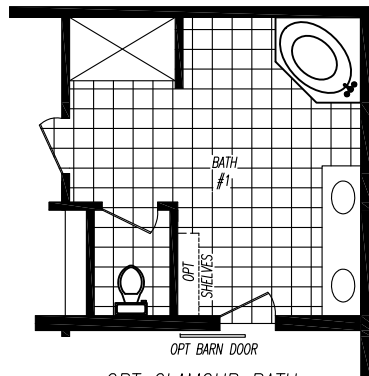

Sahara Series MOD0764C-17210
4 Bedrooms - 2 Baths - 2,280 Floor Size Sq. Ft.

OPT GLAMOUR BATH

OPT ATTIC OR BASEMENT STAIR

Adventure Homes reserves the right to change colors, specifications, models, dimensions, and materials without notice. Rendering and diagrams are meant to be representative and, in keeping with Adventure's policy of constant updating and improvement, may vary from the actual home. All dimensions are nominal and approximate. Square footage is measured from exterior wall to exterior wall, and is an approximate figure. Length indicated on floorplans is floor length only. The length of the hitch is not included (add 4 foot for hitch to calculate transportable length.) Ask your retail for specifics. PRICE AND SPECIFICATIONS SUBJECT TO CHANGE WITHOUT NOTICE OR OBLIGATION.