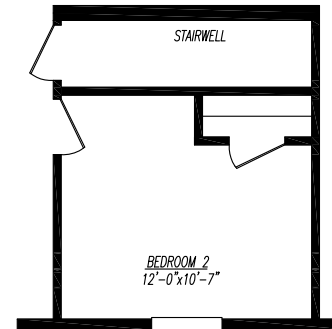

Sahara Series MOD0764C-17210
4 Bedrooms - 2 Baths - 2,280 Floor Size Sq. Ft.

OPT GLAMOUR BATH

OPT ATTIC OR BASEMENT STAIR

Adventure Homes reserves the right to change colors, specifications, models, dimensions, and materials without notice. Rendering and diagrams are meant to be representative and, in keeping with Adventure's policy of constant updating and improvement, may vary from the actual home. All dimensions are nominal and approximate. Square footage is measured from exterior wall to exterior wall, and is an approximate figure. Length indicated on floorplans is floor length only. The length of the hitch is not included (add 4 foot for hitch to calculate transportable length.) Ask your retail for specifics. PRICE AND SPECIFICATIONS SUBJECT TO CHANGE WITHOUT NOTICE OR OBLIGATION.