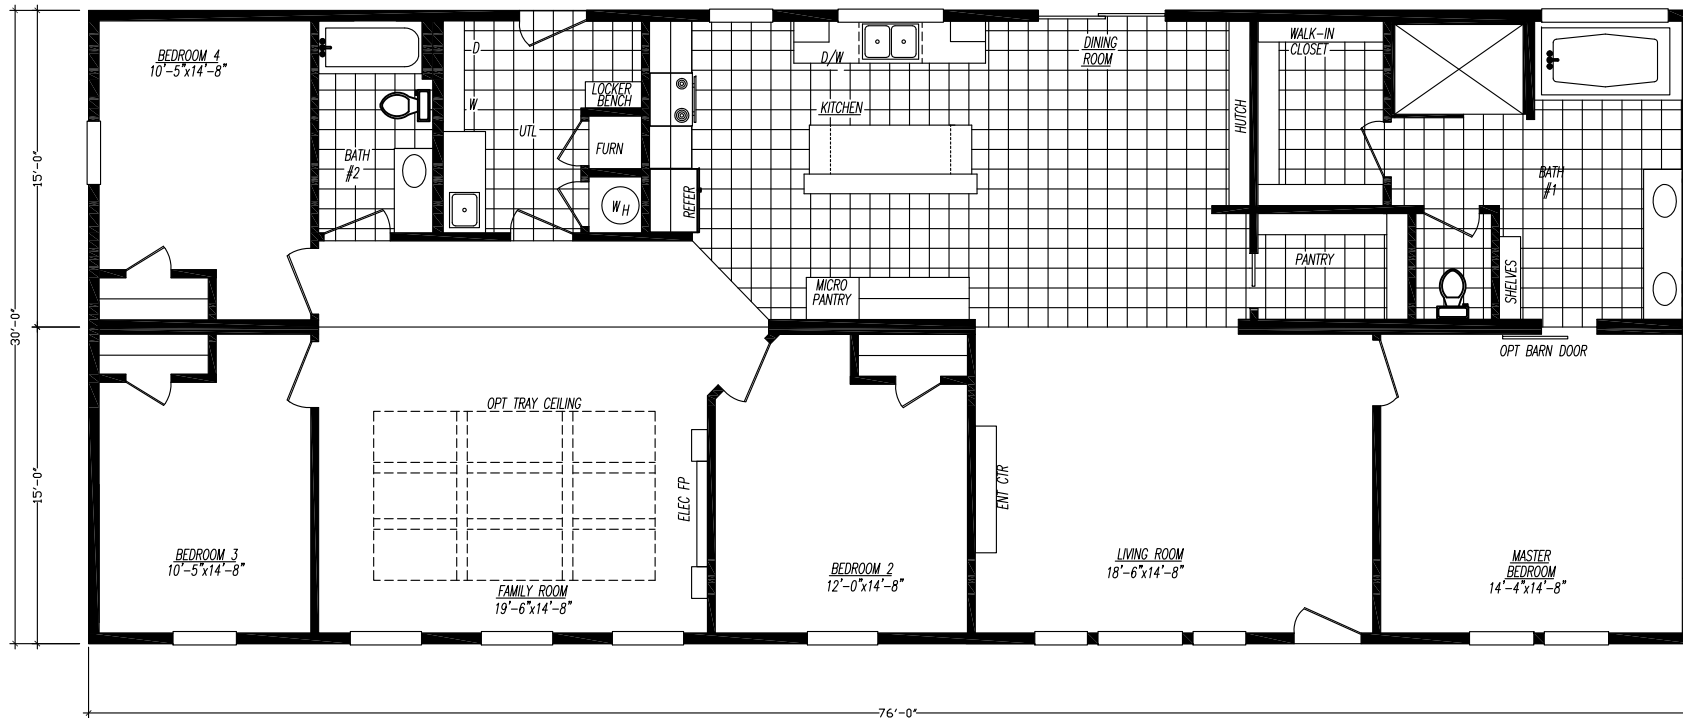

Sahara Series MOD0764C-17210
4 Bedrooms - 2 Baths - 2,280 Floor Size Sq. Ft.

OPT GLAMOUR BATH

OPT ATTIC OR BASEMENT STAIR

Adventure Homes reserves the right to change colors, specifications, models, dimensions, and materials without notice. Rendering and diagrams are meant to be representative and, in keeping with Adventure's policy of constant updating and improvement, may vary from the actual home. All dimensions are nominal and approximate. Square footage is measured from exterior wall to exterior wall, and is an approximate figure. Length indicated on floorplans is floor length only. The length of the hitch is not included (add 4 foot for hitch to calculate transportable length.) Ask your retail for specifics. PRICE AND SPECIFICATIONS SUBJECT TO CHANGE WITHOUT NOTICE OR OBLIGATION.