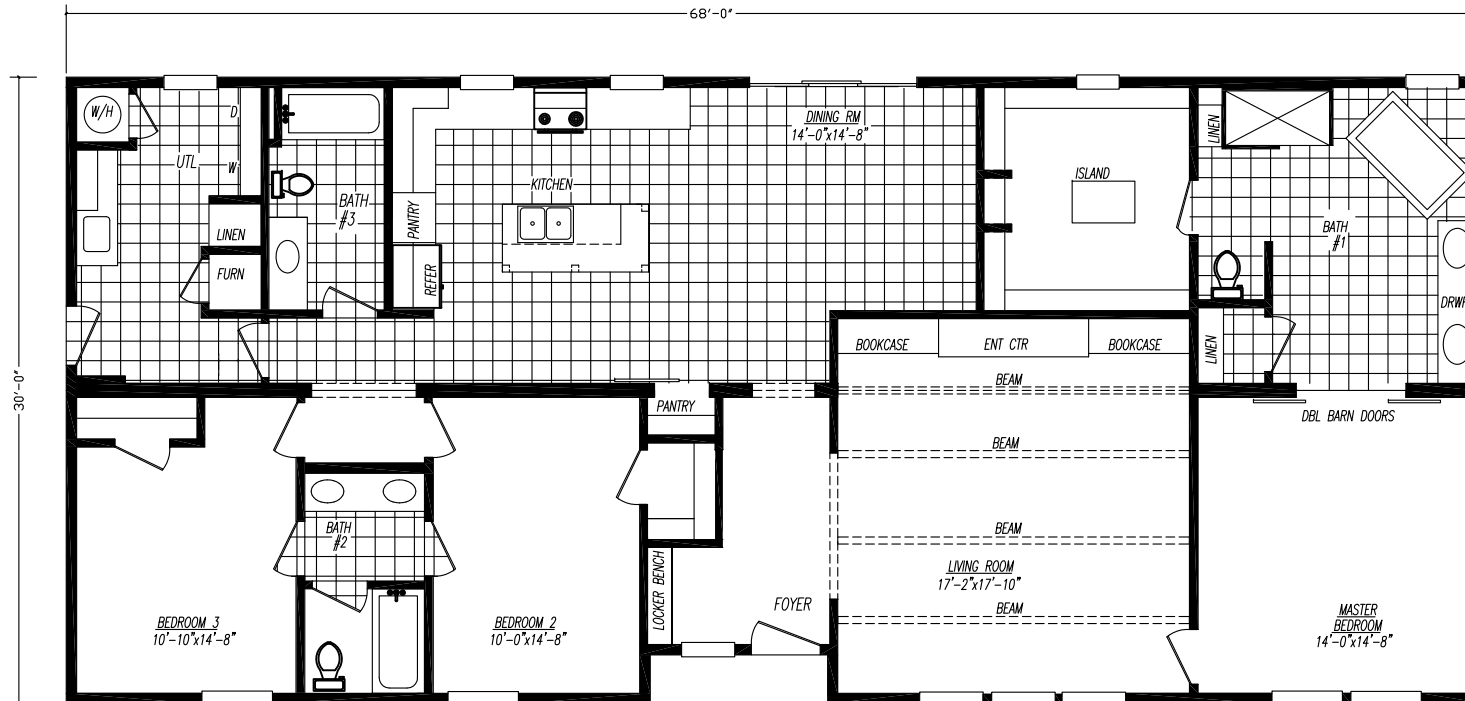

DREAM IT. DESIGN IT. BUILD IT. LOVE IT.

Sahara Series MOD0683C-17220
3 Bedrooms - 3 Baths - 2,040 Floor Size Sq. Ft.

Adventure Homes reserves the right to change colors, specifications, models, dimensions, and materials without notice. Rendering and diagrams are meant to be representative and, in keeping with Adventure's policy of constant updating and improvement, may vary from the actual home. All dimensions are nominal and approximate. Square footage is measured from exterior wall to exterior wall, and is an approximate figure. Length indicated on floorplans is floor length only. The length of the hitch is not included (add 4 foot for hitch to calculate transportable length.) Ask your retail for specifics. PRICE AND SPECIFICATIONS SUBJECT TO CHANGE WITHOUT NOTICE OR OBLIGATION.