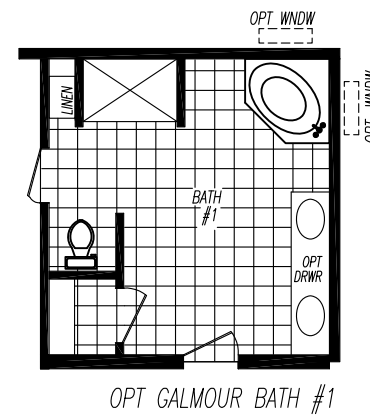

DREAM IT. DESIGN IT. BUILD IT. LOVE IT.

Sahara Series MOD0683C-17220
3 Bedrooms - 3 Baths - 2,040 Floor Size Sq. Ft.

Adventure Homes reserves the right to change colors, specifications, models, dimensions, and materials without notice. Rendering and diagrams are meant to be representative and, in keeping with Adventure's policy of constant updating and improvement, may vary from the actual home. All dimensions are nominal and approximate. Square footage is measured from exterior wall to exterior wall, and is an approximate figure. Length indicated on floorplans is floor length only. The length of the hitch is not included (add 4 foot for hitch to calculate transportable length.) Ask your retail for specifics. PRICE AND SPECIFICATIONS SUBJECT TO CHANGE WITHOUT NOTICE OR OBLIGATION.