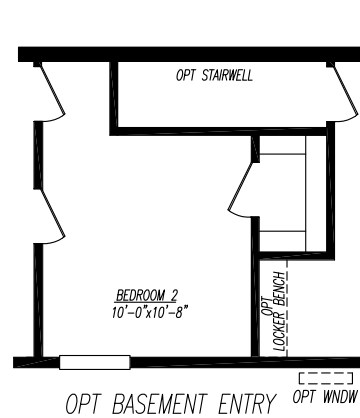

DREAM IT. DESIGN IT. BUILD IT. LOVE IT.

Sahara Series MOD0683C-17220
3 Bedrooms - 3 Baths - 2,040 Floor Size Sq. Ft.

Adventure Homes reserves the right to change colors, specifications, models, dimensions, and materials without notice. Rendering and diagrams are meant to be representative and, in keeping with Adventure's policy of constant updating and improvement, may vary from the actual home. All dimensions are nominal and approximate. Square footage is measured from exterior wall to exterior wall, and is an approximate figure. Length indicated on floorplans is floor length only. The length of the hitch is not included (add 4 foot for hitch to calculate transportable length.) Ask your retail for specifics. PRICE AND SPECIFICATIONS SUBJECT TO CHANGE WITHOUT NOTICE OR OBLIGATION.