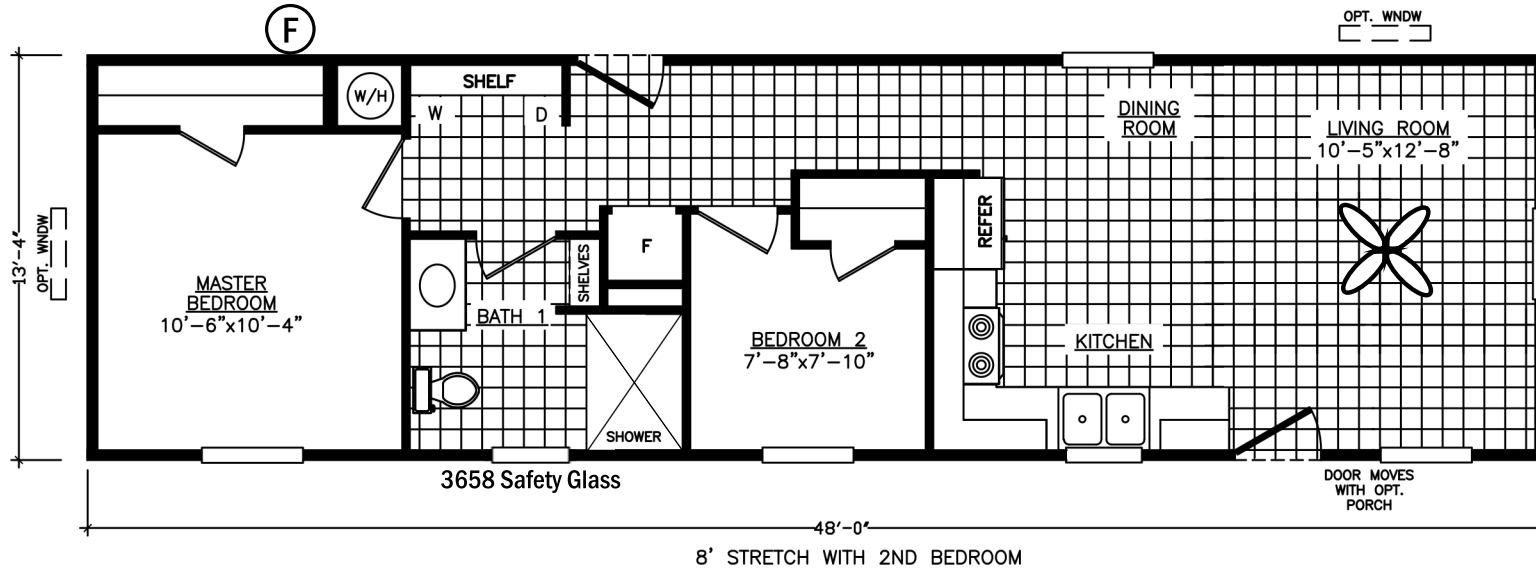

Mojave Series Model 2401LL

1 Bedroom - 1 Bath - 533 Floor Size Sq. Ft.

Green Valley Homes - Serial #14688

Adventure Homes reserves the right to change colors, specifications, models, dimensions, and materials without notice. Rendering and diagrams are meant to be representative and, in keeping with Adventure's policy of constant updating and improvement, may vary from the actual home. All dimensions are nominal and approximate. Square footage is measured from exterior wall to exterior wall, and is an approximate figure. Length indicated on floorplans is floor length only. The length of the hitch is not included (add 4 feet for hitch to calculate transportable length.) Ask your retailer for specifics. PRICE AND SPECIFICATIONS SUBJECT TO CHANGE WITHOUT NOTICE OR OBLIGATION.