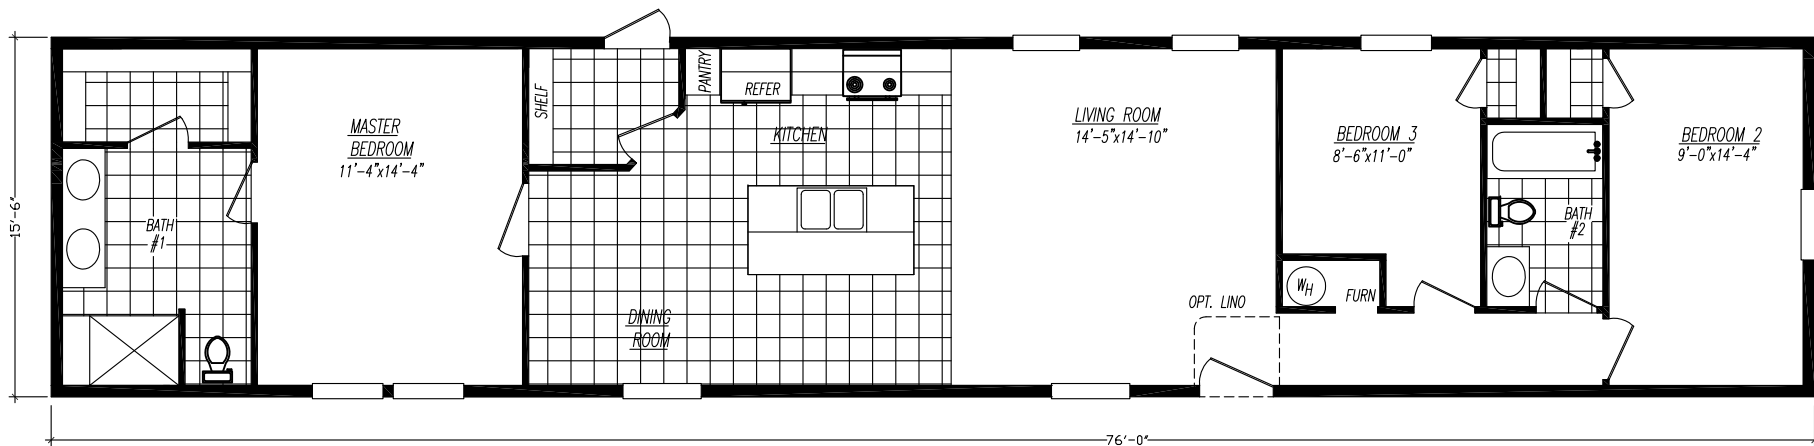

Award Winning Manufacturer!

www.AdventureHomes.net

Mojave Series Model 6763GV1-13592
3 Bedrooms - 2 Baths - 1,178 Floor Size Sq. Ft.

Adventure Homes reserves the right to change colors, specifications, models, dimensions, and materials without notice. Rendering and diagrams are meant to be representative and, in keeping with Adventure's policy of constant updating and improvement, may vary from the actual home. All dimensions are nominal and approximate. Square footage is measured from exterior wall to exterior wall, and is an approximate figure. Length indicated on floorplans is floor length only. The length of the hitch is not included (add 4 foot for hitch to calculate transportable length.) Ask your retailer for specifics. PRICE AND SPECIFICATIONS SUBJECT TO CHANGE WITHOUT NOTICE OR OBLIGATION.