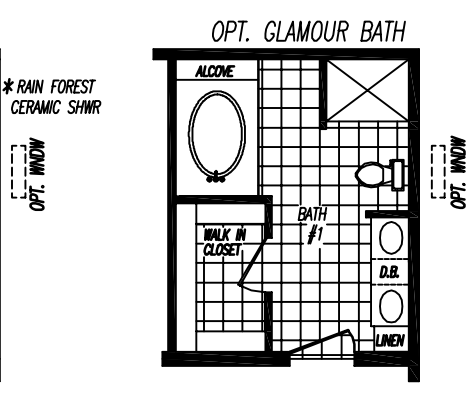

Sahara Series MOD0643B-8321
3 Bedrooms - 2 Baths - 1,920 Floor Size Sq. Ft.

Adventure Homes reserves the right to change colors, specifications, models, dimensions, and materials without notice. Rendering and diagrams are meant to be representative and, in keeping with Adventure's policy of constant updating and improvement, may vary from the actual home. All dimensions are nominal and approximate. Square footage is measured from exterior wall to exterior wall, and is an approximate figure. Length indicated on floorplans is floor length only. The length of the hitch is not included (add 4 foot for hitch to calculate transportable length.) Ask your retail for specifics. PRICE AND SPECIFICATIONS SUBJECT TO CHANGE WITHOUT NOTICE OR OBLIGATION.