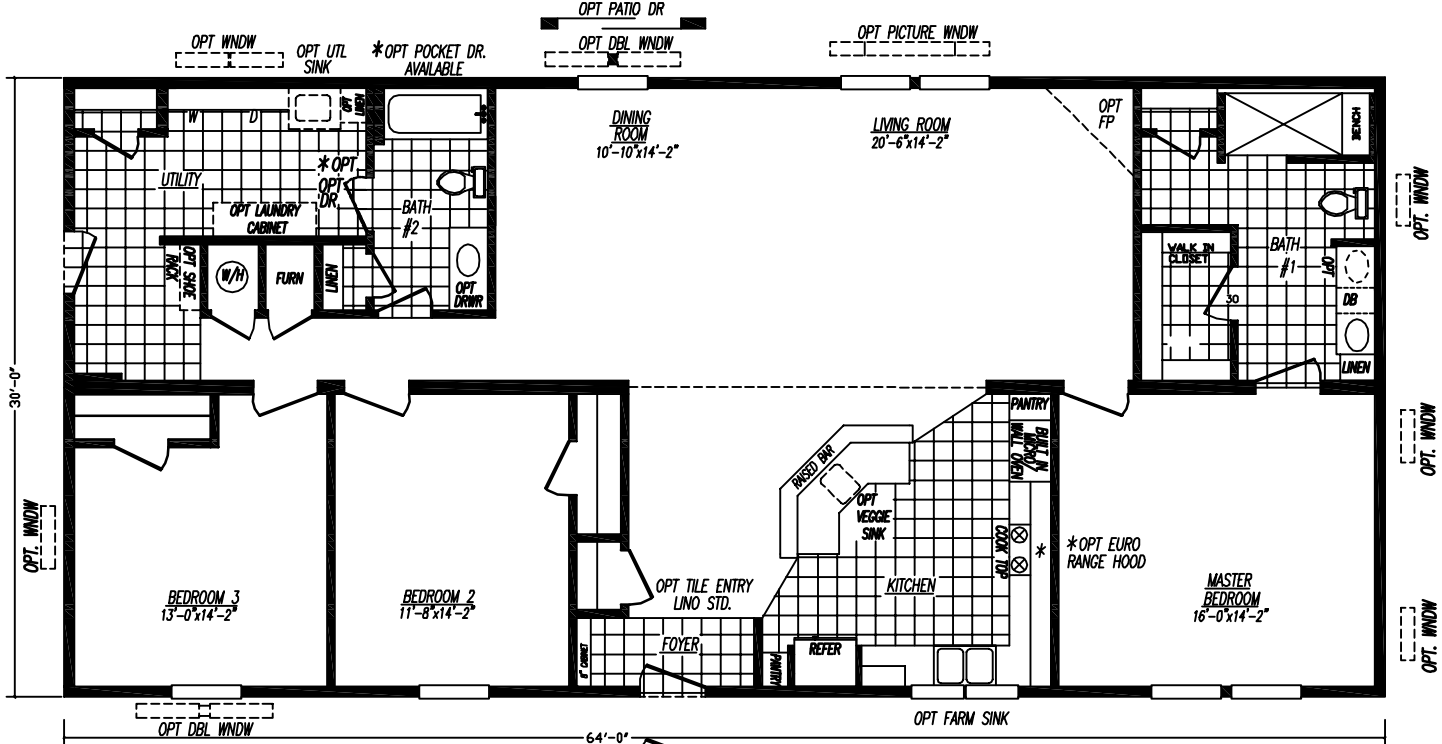

Sahara Series MOD0643B-8321
3 Bedrooms - 2 Baths - 1,920 Floor Size Sq. Ft.

Adventure Homes reserves the right to change colors, specifications, models, dimensions, and materials without notice. Rendering and diagrams are meant to be representative and, in keeping with Adventure's policy of constant updating and improvement, may vary from the actual home. All dimensions are nominal and approximate. Square footage is measured from exterior wall to exterior wall, and is an approximate figure. Length indicated on floorplans is floor length only. The length of the hitch is not included (add 4 foot for hitch to calculate transportable length.) Ask your retail for specifics. PRICE AND SPECIFICATIONS SUBJECT TO CHANGE WITHOUT NOTICE OR OBLIGATION.