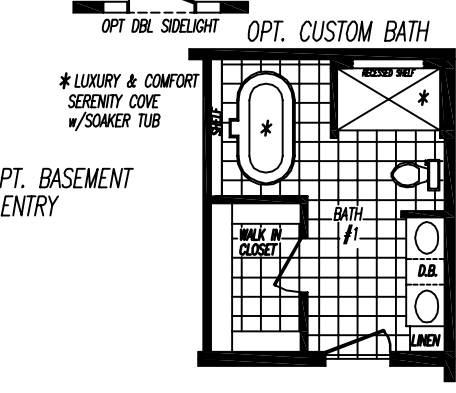

Sahara Series MOD0643B-8321
3 Bedrooms - 2 Baths - 1,920 Floor Size Sq. Ft.

Adventure Homes reserves the right to change colors, specifications, models, dimensions, and materials without notice. Rendering and diagrams are meant to be representative and, in keeping with Adventure's policy of constant updating and improvement, may vary from the actual home. All dimensions are nominal and approximate. Square footage is measured from exterior wall to exterior wall, and is an approximate figure. Length indicated on floorplans is floor length only. The length of the hitch is not included (add 4 foot for hitch to calculate transportable length.) Ask your retail for specifics. PRICE AND SPECIFICATIONS SUBJECT TO CHANGE WITHOUT NOTICE OR OBLIGATION.