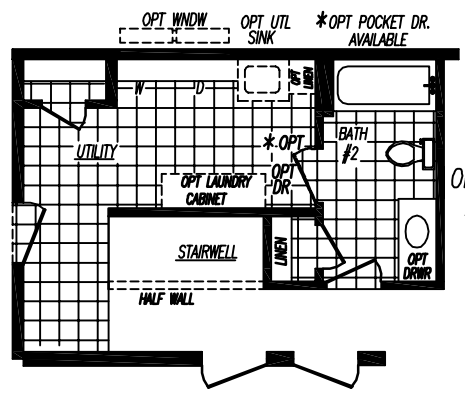

Sahara Series MOD0643B-8321
3 Bedrooms - 2 Baths - 1,920 Floor Size Sq. Ft.

Adventure Homes reserves the right to change colors, specifications, models, dimensions, and materials without notice. Rendering and diagrams are meant to be representative and, in keeping with Adventure's policy of constant updating and improvement, may vary from the actual home. All dimensions are nominal and approximate. Square footage is measured from exterior wall to exterior wall, and is an approximate figure. Length indicated on floorplans is floor length only. The length of the hitch is not included (add 4 foot for hitch to calculate transportable length.) Ask your retail for specifics. PRICE AND SPECIFICATIONS SUBJECT TO CHANGE WITHOUT NOTICE OR OBLIGATION.