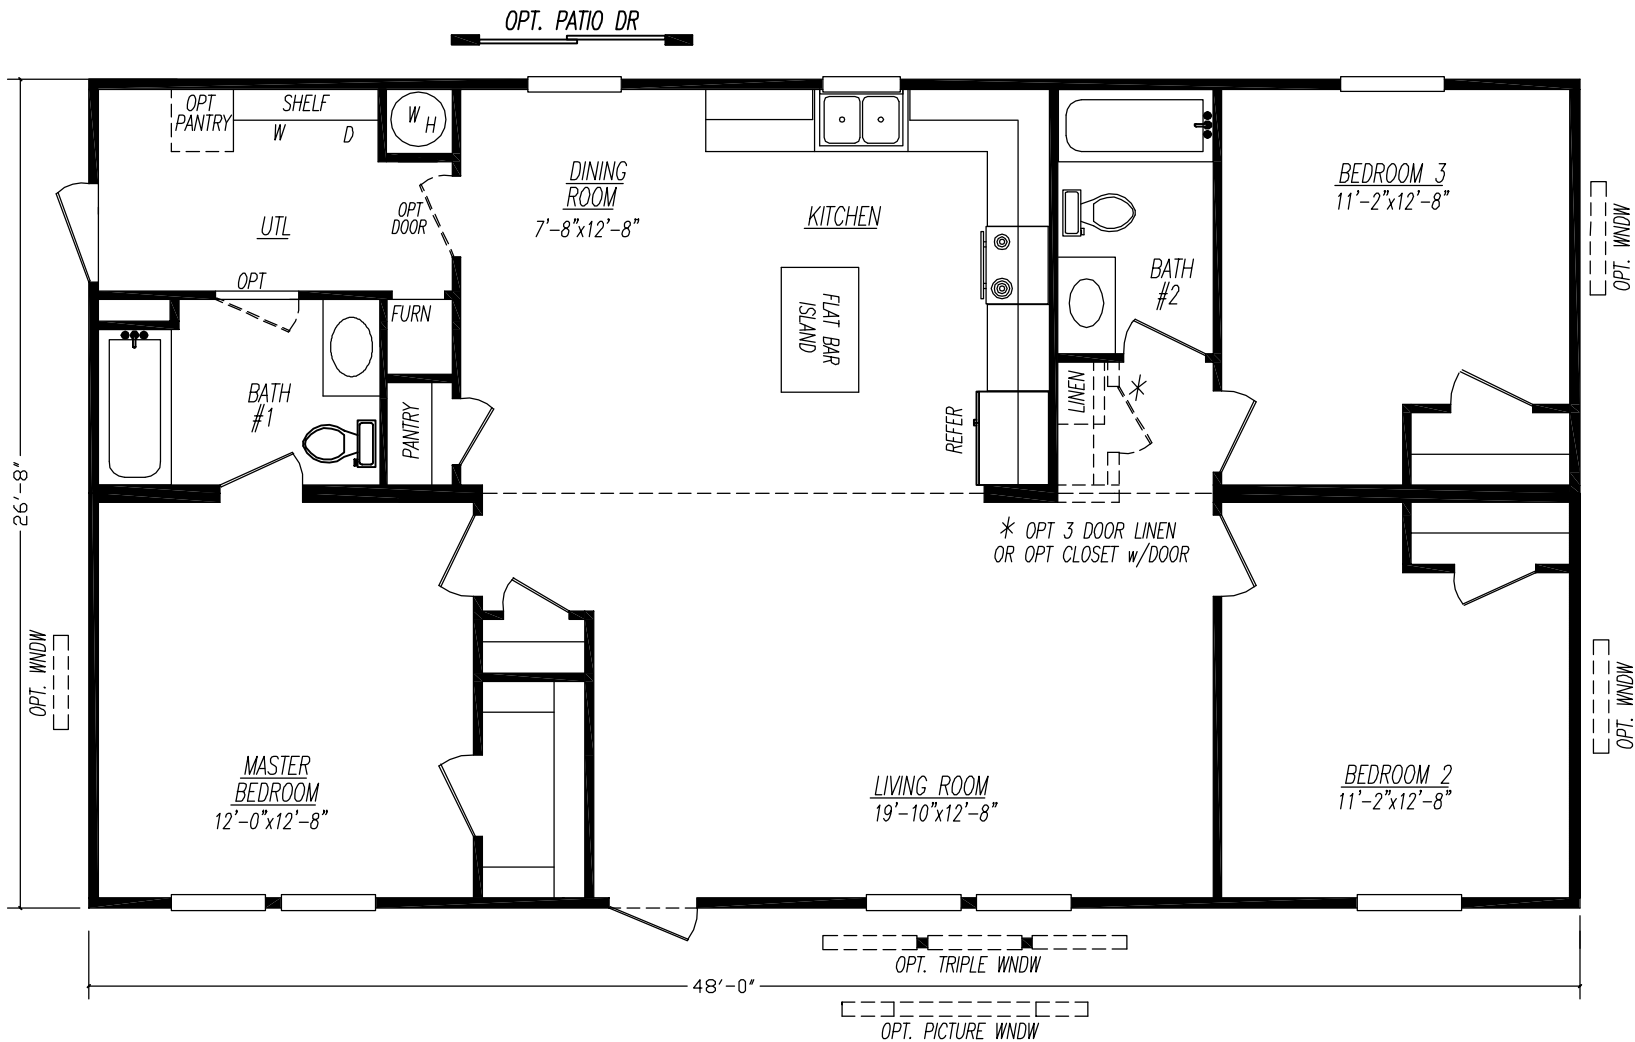

Luxury and Comfort for Less

www.AdventureHomes.net

MANUFACTURER OF THE YEAR
2016 - 2017 - 2018

Nevada Series Model 4483M-N

3 Bedrooms - 2 Baths - 1,280 Floor Size Sq. Ft.

Adventure Homes reserves the right to change colors, specifications, models, dimensions, and materials without notice. Rendering and diagrams are meant to be representative and, in keeping with Adventure's policy of constant updating and improvement, may vary from the actual home. All dimensions are nominal and approximate. Square footage is measured from exterior wall to exterior wall, and is an approximate figure. Length indicated on floorplans is floor length only. The length of the hitch is not included (add 4 foot for hitch to calculate transportable length.) Ask your retailer for specifics. PRICE AND SPECIFICATIONS SUBJECT TO CHANGE WITHOUT NOTICE OR OBLIGATION.