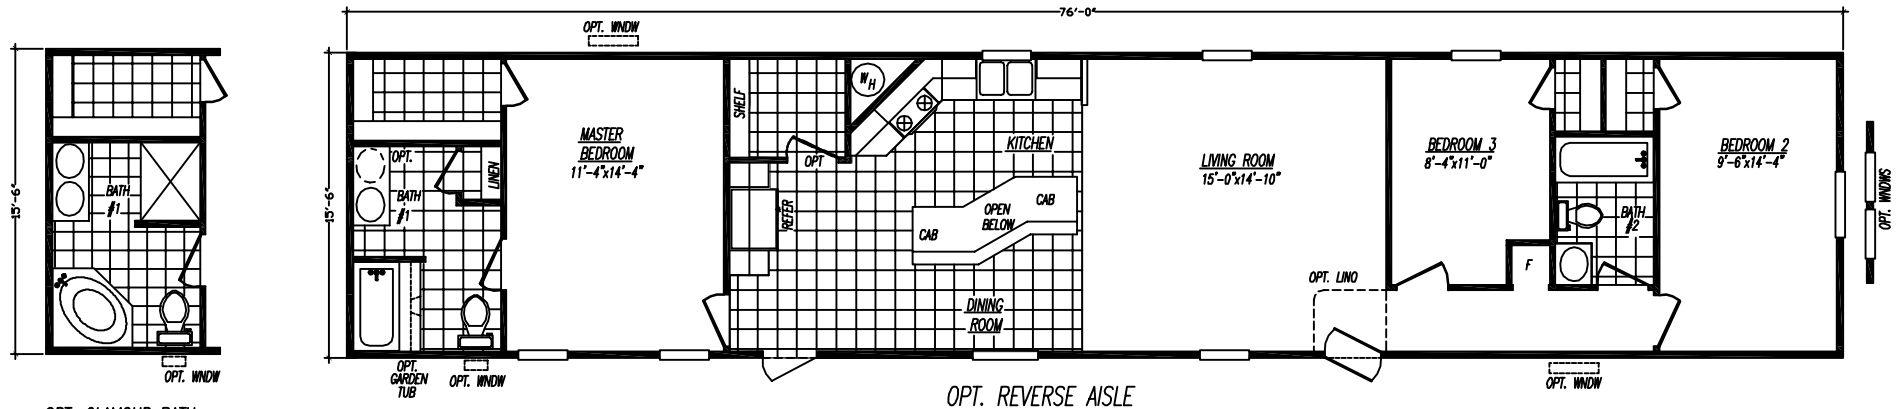

Mojave Series Model 1676-2
3 Bedrooms - 2 Baths - 1,180 Sq. Ft.

OPT. GLAMOUR BATH

OPT. REVERSE AISLE

Adventure Homes reserves the right to change colors, specifications, models, dimensions, and materials without notice. Rendering and diagrams are meant to be representative and, in keeping with Adventure's policy of constant updating and improvement, may vary from the actual home. All dimensions are nominal and approximate. Square footage is measured from exterior wall to exterior wall, and is an approximate figure. Length indicated on floorplans is floor length only. The length of the hitch is not included (add 4 foot for hitch to calculate transportable length.) Ask your retail for specifics. PRICE AND SPECIFICATIONS SUBJECT TO CHANGE WITHOUT NOTICE OR OBLIGATION.