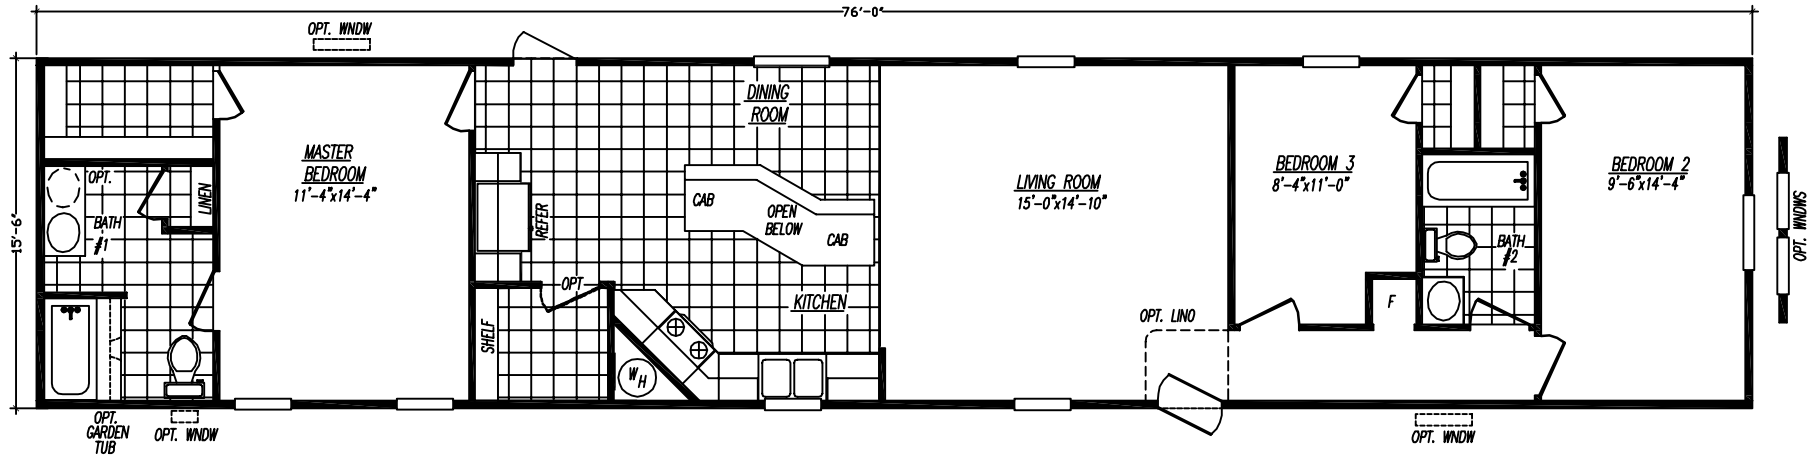

Mojave Series Model 1676-2
3 Bedrooms - 2 Baths - 1,180 Sq. Ft.

OPT. GLAMOUR BATH

OPT. REVERSE AISLE

Adventure Homes reserves the right to change colors, specifications, models, dimensions, and materials without notice. Rendering and diagrams are meant to be representative and, in keeping with Adventure's policy of constant updating and improvement, may vary from the actual home. All dimensions are nominal and approximate. Square footage is measured from exterior wall to exterior wall, and is an approximate figure. Length indicated on floorplans is floor length only. The length of the hitch is not included (add 4 foot for hitch to calculate transportable length.) Ask your retail for specifics. PRICE AND SPECIFICATIONS SUBJECT TO CHANGE WITHOUT NOTICE OR OBLIGATION.