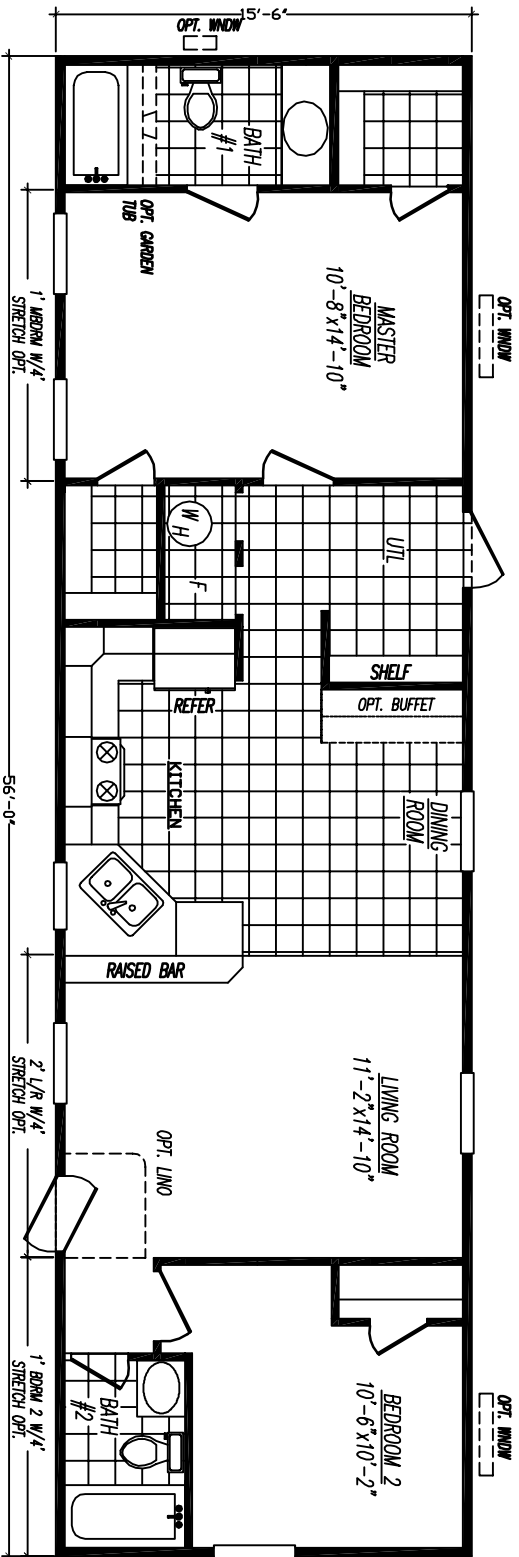

Mojave Series Model 6562N
2 Bedrooms - 2 Baths - 868 Floor Size Sq. Ft.

OPT. REVERSE AISLE

Adventure Homes reserves the right to change colors, specifications, models, dimensions, and materials without notice. Rendering and diagrams are meant to be representative and, in keeping with Adventure's policy of constant updating and improvement, may vary from the actual home. All dimensions are nominal and approximate. Square footage is measured from exterior wall, and is an approximate figure. Length indicated on floorplans is floor length only. The length of the hitch is not included (add 4 feet for hitch to calculate transportable length.) Ask your retail for specifics. PRICE AND SPECIFICATIONS SUBJECT TO CHANGE WITHOUT NOTICE OR OBLIGATION.