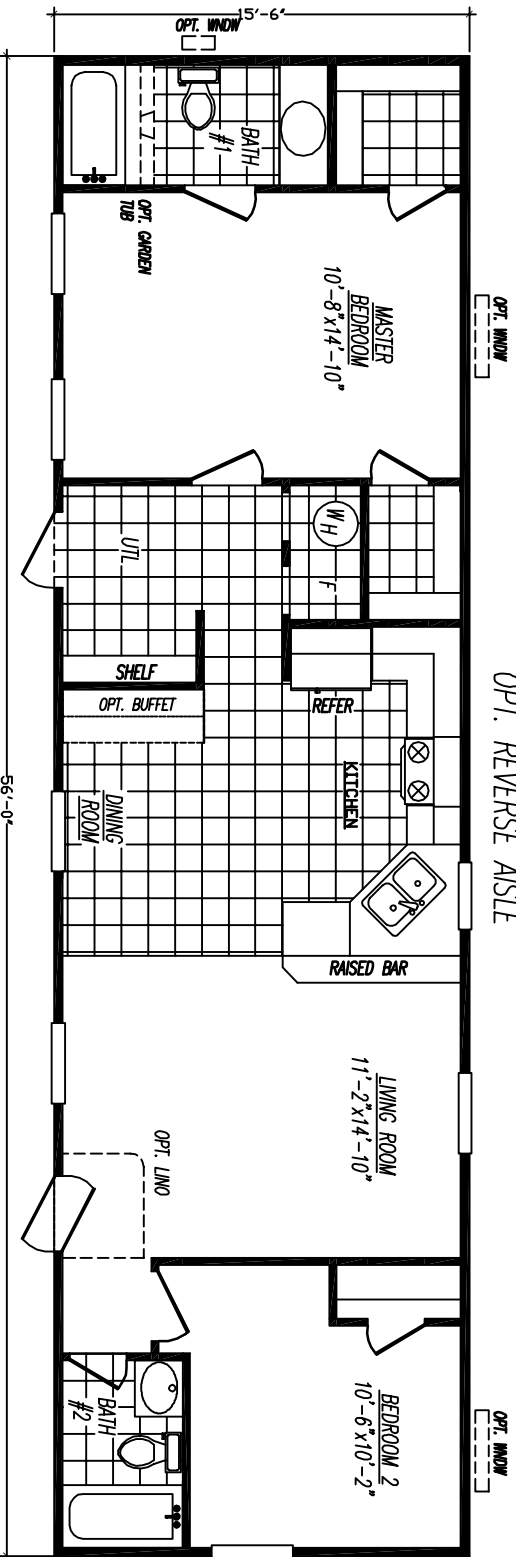

Mojave Series Model 6562N
2 Bedrooms - 2 Baths - 868 Floor Size Sq. Ft.

OPT. REVERSE AISLE

Adventure Homes reserves the right to change colors, specifications, models, dimensions, and materials without notice. Rendering and diagrams are meant to be representative and, in keeping with Adventure's policy of constant updating and improvement, may vary from the actual home. All dimensions are nominal and approximate. Square footage is measured from exterior wall, and is an approximate figure. Length indicated on floorplans is floor length only. The length of the hitch is not included (add 4 feet for hitch to calculate transportable length.) Ask your retail for specifics. PRICE AND SPECIFICATIONS SUBJECT TO CHANGE WITHOUT NOTICE OR OBLIGATION.