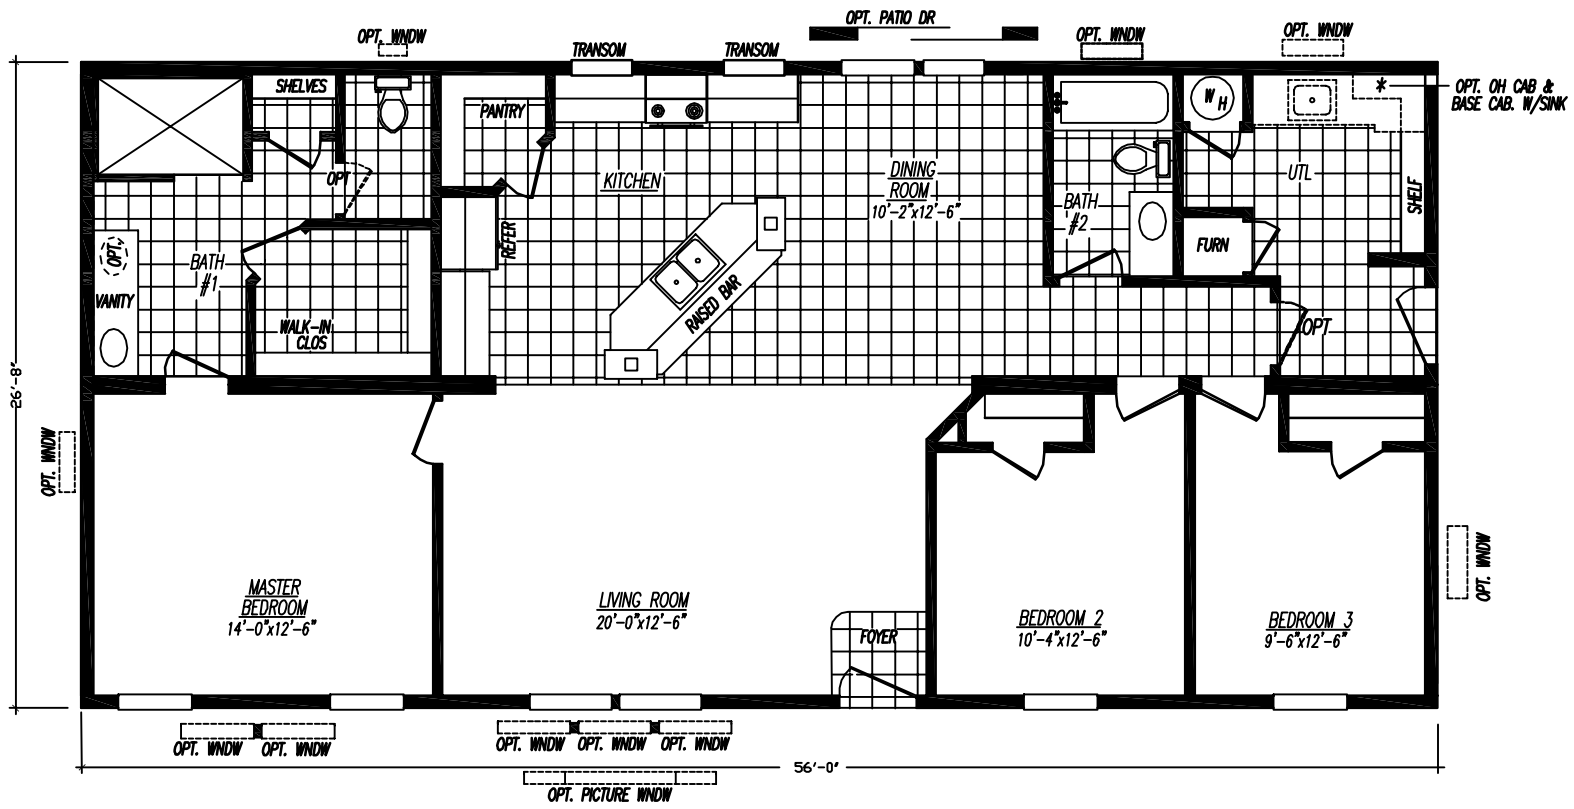

Sahara Series MOD2856-1 Custom
 3 Bedrooms - 2 Baths - 1,493 Floor Size Sq. Ft.

Adventure Homes reserves the right to change colors, specifications, models, dimensions, and materials without notice. Rendering and diagrams are meant to be representative and, in keeping with Adventure's policy of constant updating and improvement, may vary from the actual home. All dimensions are nominal and approximate. Square footage is measured from exterior wall to exterior wall, and is an approximate figure. Length indicated on floorplans is floor length only. The length of the hitch is not included (add 4 foot for hitch to calculate transportable length.) Ask your retailer for specifics. PRICE AND SPECIFICATIONS SUBJECT TO CHANGE WITHOUT NOTICE OR OBLIGATION.