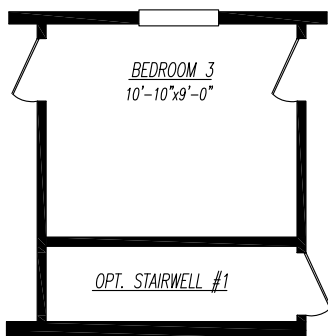

**Award Winning Manufacturer!**

[www.AdventureHomes.net](http://www.AdventureHomes.net)

**Sahara Series MOD4724GV1-13227**  
**4 Bedrooms - 2 Baths - 1,915 Floor Size Sq. Ft.**

*OPT. STAIRWELL #1*

*OPT. STAIRWELL #2*