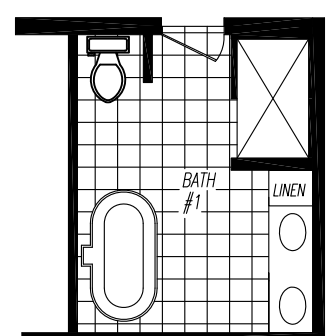

**Award Winning Manufacturer!**

[www.AdventureHomes.net](http://www.AdventureHomes.net)

**Sahara Series MOD4724GV1-13227**  
**4 Bedrooms - 2 Baths - 1,915 Floor Size Sq. Ft.**

*OPT. STAIRWELL #1*

*OPT. STAIRWELL #2*

*OPT. GLAM BATH #1*

*OPT. GLAM BATH #2*