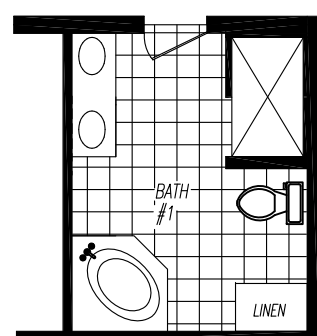

**Award Winning Manufacturer!**

[www.AdventureHomes.net](http://www.AdventureHomes.net)

**Sahara Series MOD4724GV1-13227**  
**4 Bedrooms - 2 Baths - 1,915 Floor Size Sq. Ft.**

*OPT. STAIRWELL #1*

*OPT. STAIRWELL #2*

*OPT. GLAM BATH #1*

*OPT. GLAM BATH #2*