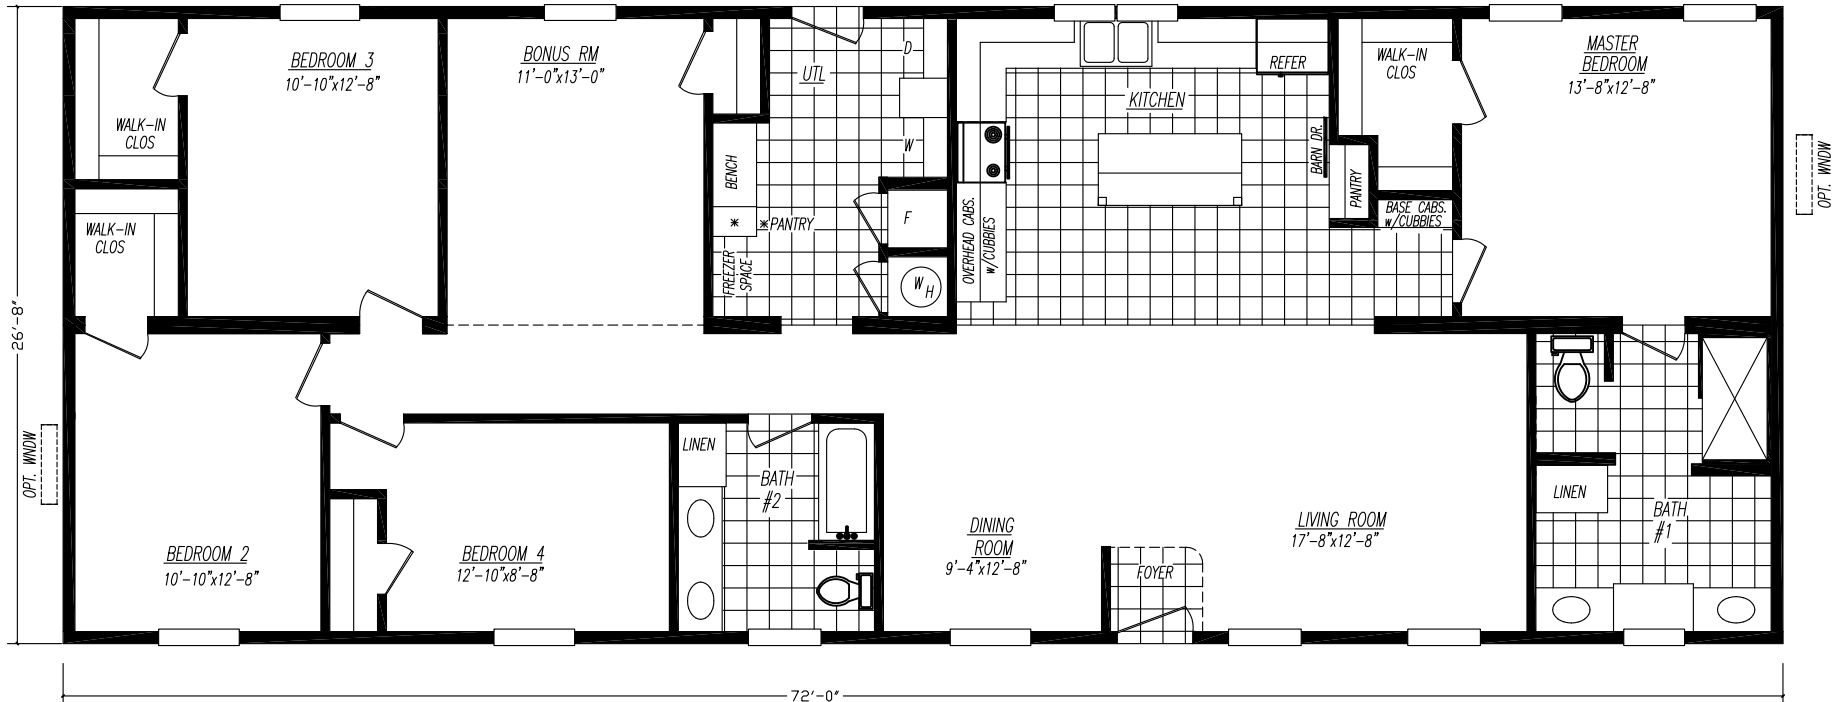

**Award Winning Manufacturer!**

[www.AdventureHomes.net](http://www.AdventureHomes.net)

**Sahara Series MOD4724GV1-13227**  
**4 Bedrooms - 2 Baths - 1,915 Floor Size Sq. Ft.**

*OPT. STAIRWELL #1*

*OPT. STAIRWELL #2*

*OPT. GLAM BATH #1*

*OPT. GLAM BATH #2*