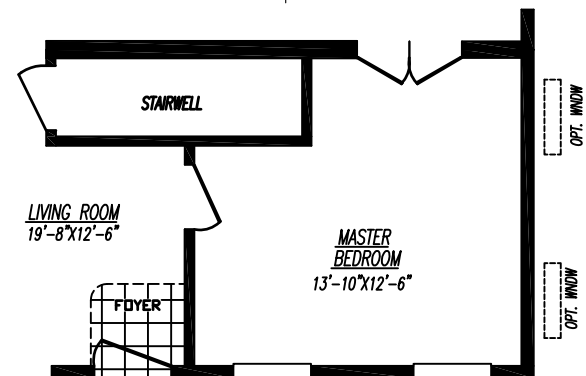

Award Winning Manufacturer!

www.AdventureHomes.net

Sahara Series Model 4563E-12776
3 Bedrooms - 2 Baths - 1,493 Floor Size Sq. Ft.

STD. BATH (OPT GLAM BATH SHOWN ABOVE)

OPT. #2 BASEMENT ENTRY

OPT. BASEMENT ENTRY

Adventure Homes reserves the right to change colors, specifications, models, dimensions, and materials without notice. Rendering and diagrams are meant to be representative and, in keeping with Adventure's policy of constant updating and improvement, may vary from the actual home. All dimensions are nominal and approximate. Square footage is measured from exterior wall to exterior wall, and is an approximate figure. Length indicated on floorplans is floor length only. The length of the hitch is not included (add 4 foot for hitch to calculate transportable length.) Ask your retail for specifics. PRICE AND SPECIFICATIONS SUBJECT TO CHANGE WITHOUT NOTICE OR OBLIGATION.