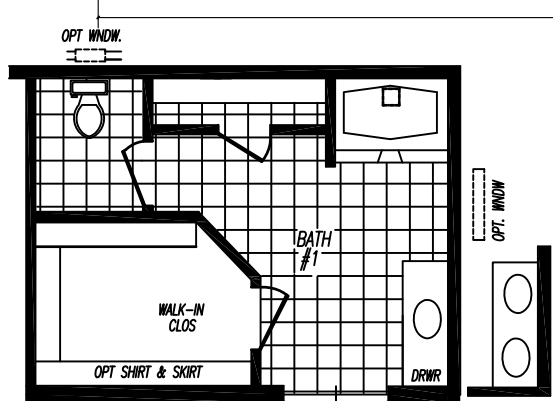

Award Winning Manufacturer!

www.AdventureHomes.net

Sahara Series Model 4563E-12776
3 Bedrooms - 2 Baths - 1,493 Floor Size Sq. Ft.

STD. BATH (OPT GLAM BATH SHOWN ABOVE)

OPT. #2 BASEMENT ENTRY

OPT. BASEMENT ENTRY

Adventure Homes reserves the right to change colors, specifications, models, dimensions, and materials without notice. Rendering and diagrams are meant to be representative and, in keeping with Adventure's policy of constant updating and improvement, may vary from the actual home. All dimensions are nominal and approximate. Square footage is measured from exterior wall to exterior wall, and is an approximate figure. Length indicated on floorplans is floor length only. The length of the hitch is not included (add 4 foot for hitch to calculate transportable length.) Ask your retail for specifics. PRICE AND SPECIFICATIONS SUBJECT TO CHANGE WITHOUT NOTICE OR OBLIGATION.