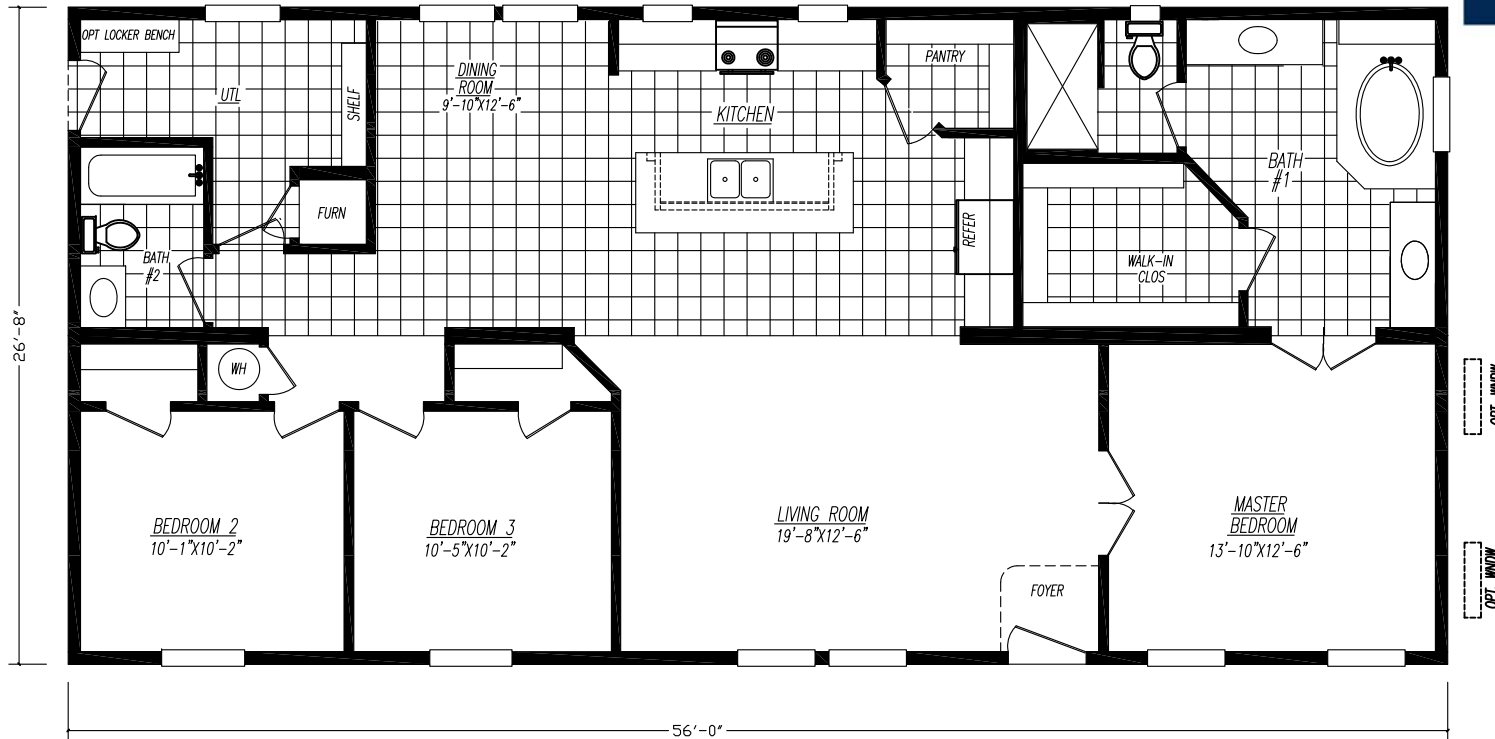

Award Winning Manufacturer!

www.AdventureHomes.net

Sahara Series Model 4563E-12776
3 Bedrooms - 2 Baths - 1,493 Floor Size Sq. Ft.

STD. BATH (OPT GLAM BATH SHOWN ABOVE)

OPT. #2 BASEMENT ENTRY

OPT. BASEMENT ENTRY

Adventure Homes reserves the right to change colors, specifications, models, dimensions, and materials without notice. Rendering and diagrams are meant to be representative and, in keeping with Adventure's policy of constant updating and improvement, may vary from the actual home. All dimensions are nominal and approximate. Square footage is measured from exterior wall to exterior wall, and is an approximate figure. Length indicated on floorplans is floor length only. The length of the hitch is not included (add 4 foot for hitch to calculate transportable length.) Ask your retail for specifics. PRICE AND SPECIFICATIONS SUBJECT TO CHANGE WITHOUT NOTICE OR OBLIGATION.