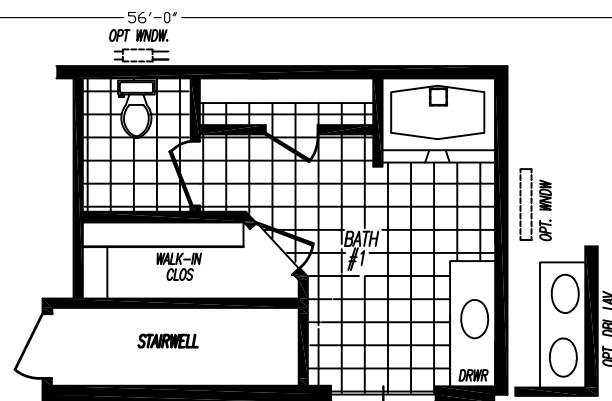

Award Winning Manufacturer!

www.AdventureHomes.net

Sahara Series Model 4563E-12776
3 Bedrooms - 2 Baths - 1,493 Floor Size Sq. Ft.

STD. BATH (OPT GLAM BATH SHOWN ABOVE)

OPT. #2 BASEMENT ENTRY

OPT. BASEMENT ENTRY

Adventure Homes reserves the right to change colors, specifications, models, dimensions, and materials without notice. Rendering and diagrams are meant to be representative and, in keeping with Adventure's policy of constant updating and improvement, may vary from the actual home. All dimensions are nominal and approximate. Square footage is measured from exterior wall to exterior wall, and is an approximate figure. Length indicated on floorplans is floor length only. The length of the hitch is not included (add 4 foot for hitch to calculate transportable length.) Ask your retail for specifics. PRICE AND SPECIFICATIONS SUBJECT TO CHANGE WITHOUT NOTICE OR OBLIGATION.