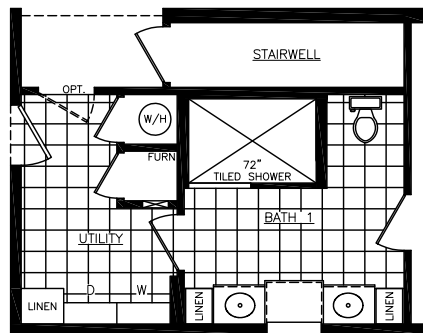

GREEN VALLEY HOMES DISPLAY
Sahara Series MOD0763E-13707
 3 Bedrooms - 2 Baths - 2280 Floor Size Sq. Ft.

Award Winning Manufacturer

www.AdventureHomes.net

OPT. ATTIC OR BASEMENT STAIR
 (POCKET DOOR NOT AVAILABLE W/ STAIR OPTION)

OPT. 4th BEDROOM