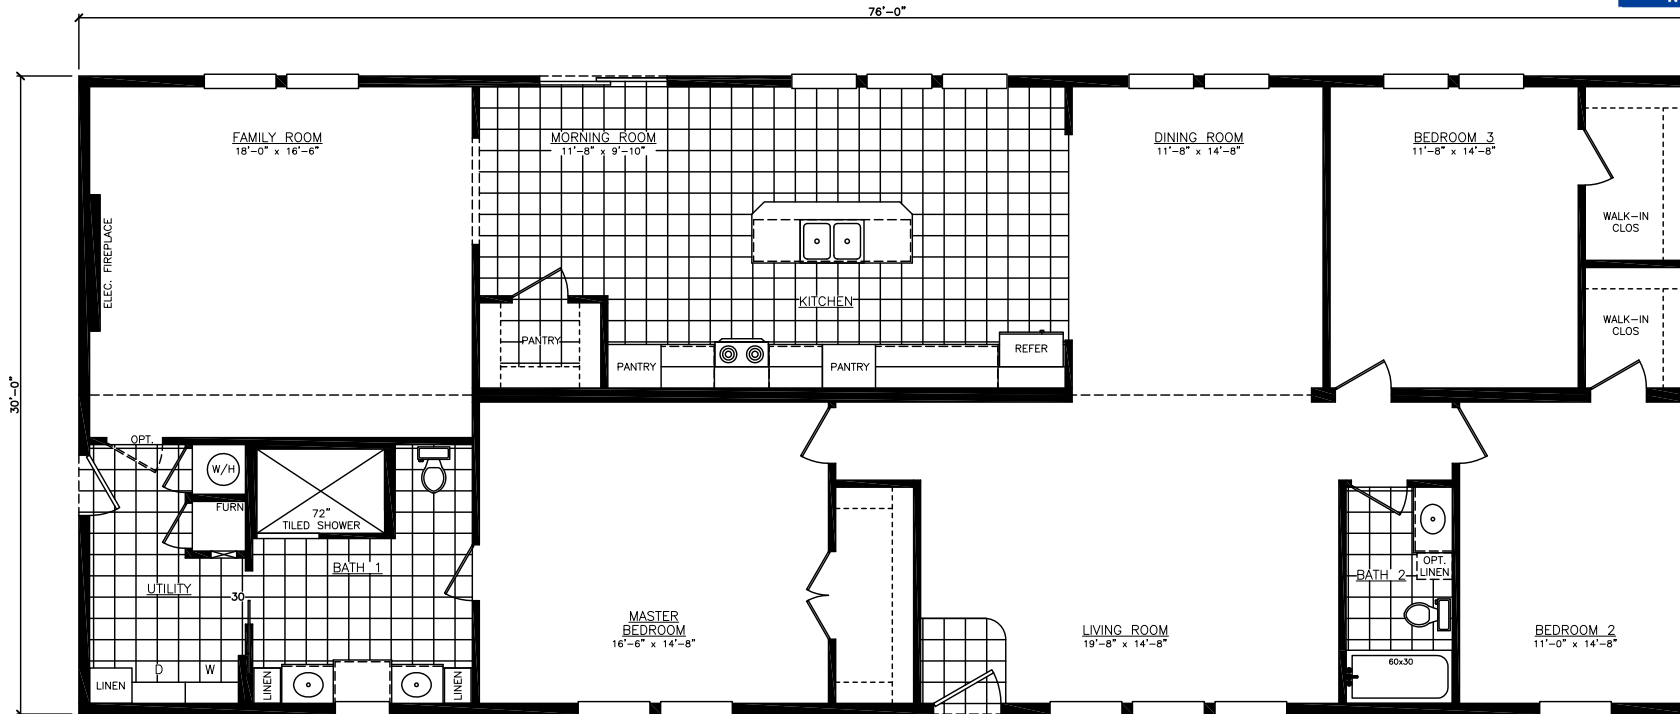

GREEN VALLEY HOMES DISPLAY
Sahara Series MOD0763E-13707
 3 Bedrooms - 2 Baths - 2280 Floor Size Sq. Ft.

Award Winning Manufacturer

www.AdventureHomes.net

OPT. ATTIC OR BASEMENT STAIR
 (POCKET DOOR NOT AVAILABLE W/ STAIR OPTION)

OPT. 4th BEDROOM