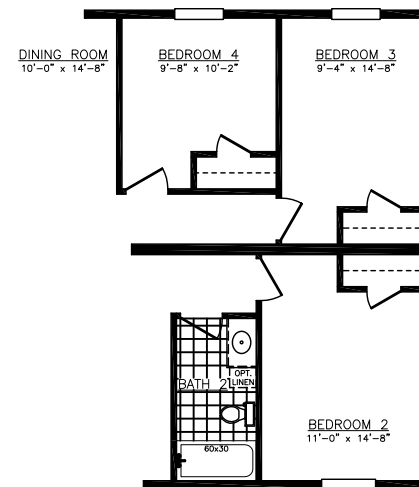

GREEN VALLEY HOMES DISPLAY
Sahara Series MOD0763E-13707
 3 Bedrooms - 2 Baths - 2280 Floor Size Sq. Ft.

Award Winning Manufacturer

www.AdventureHomes.net

OPT. ATTIC OR BASEMENT STAIR
 (POCKET DOOR NOT AVAILABLE W/ STAIR OPTION)

OPT. 4th BEDROOM