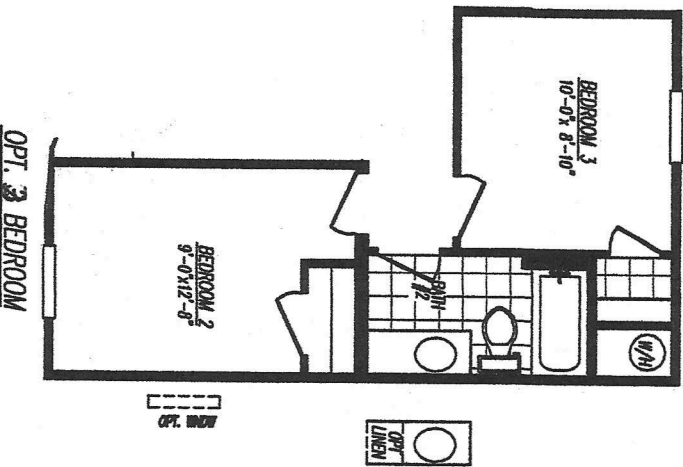

Mojave Series Model 4403C

3 Bedrooms - 2 Baths - 1,067 Floor Size Sq. Ft.

PLAN NO. 4403C-01 (REV. 02/15) (SHEET 1 OF 2) (SHEET 1 OF 2) (SHEET 1 OF 2)

OPT. GLAM BATH
ONLY AVAILABLE WITH 4' STRETCH
IN MASTER BATH & M-BDRM

OPT. 3 BEDROOM

Adventure Homes reserves the right to change colors, specifications, models, dimensions, and materials without notice. Rendering and diagrams are meant to be representative and, in keeping with Adventure's policy of constant updating and improvement, may vary from the actual home. All dimensions are nominal and approximate. Square footages is measured from exterior wall to exterior wall, and is an approximate figure. Length indicated on floorplans is floor length only. The length of the hitch is not included (add 4 foot for hitch to calculate transportable length). Ask your retailer for specifics. PRICE AND SPECIFICATIONS SUBJECT TO CHANGE WITHOUT NOTICE OR OBLIGATION.