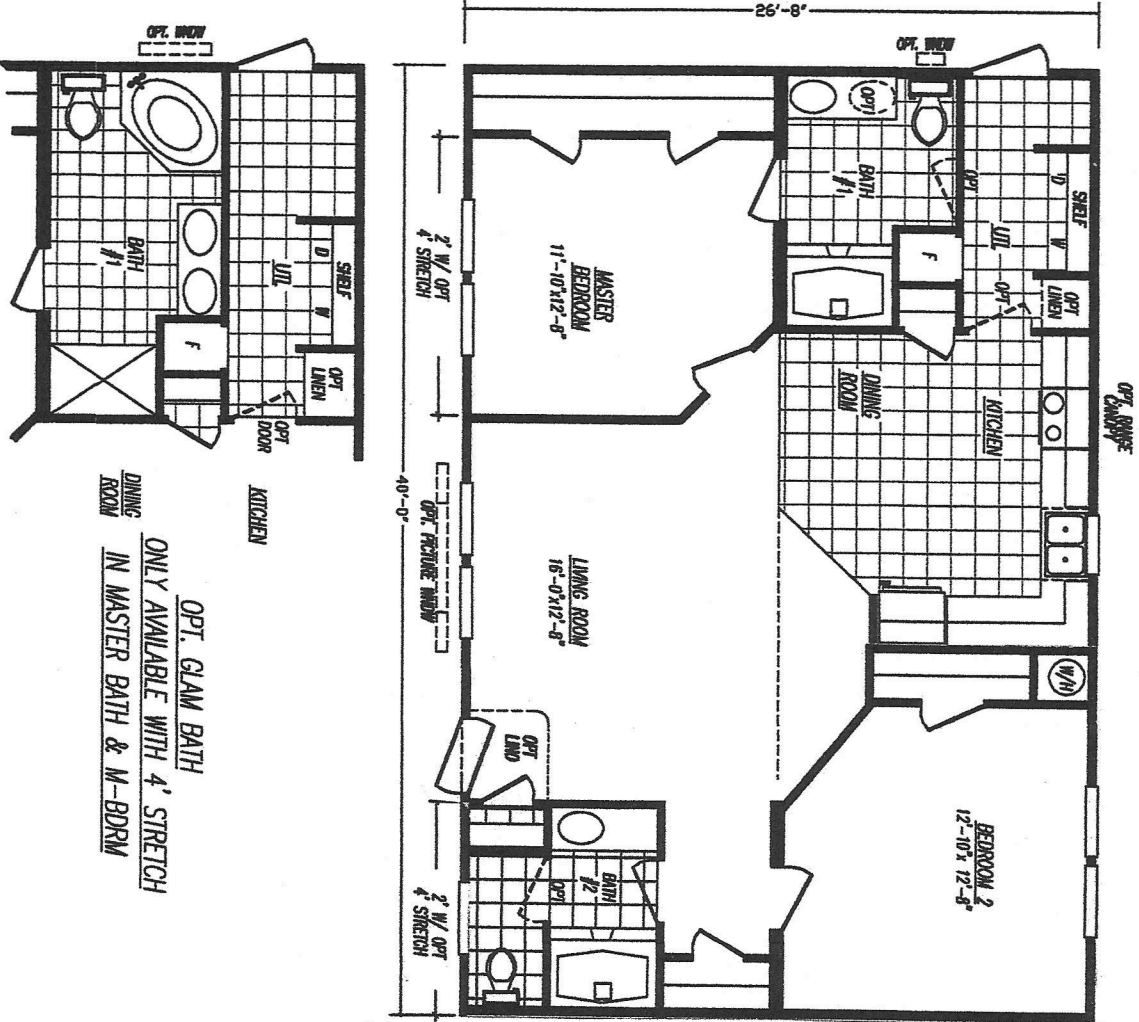

Mojave Series Model 4403C

3 Bedrooms - 2 Baths - 1,067 Floor Size Sq. Ft.

PLAN NO. 4403C-01 (REV. 02/15) (SHEET 1 OF 2) (SHEET 1 OF 2) (SHEET 1 OF 2)

OPT. GLAM BATH
ONLY AVAILABLE WITH 4' STRETCH
IN MASTER BATH & M-BDRM

OPT. 3 BEDROOM

Adventure Homes reserves the right to change colors, specifications, models, dimensions, and materials without notice. Rendering and diagrams are meant to be representative and, in keeping with Adventure's policy of constant updating and improvement, may vary from the actual home. All dimensions are nominal and approximate. Square footages is measured from exterior wall to exterior wall, and is an approximate figure. Length indicated on floorplans is floor length only. The length of the hitch is not included (add 4 foot for hitch to calculate transportable length). Ask your retailer for specifics. PRICE AND SPECIFICATIONS SUBJECT TO CHANGE WITHOUT NOTICE OR OBLIGATION.