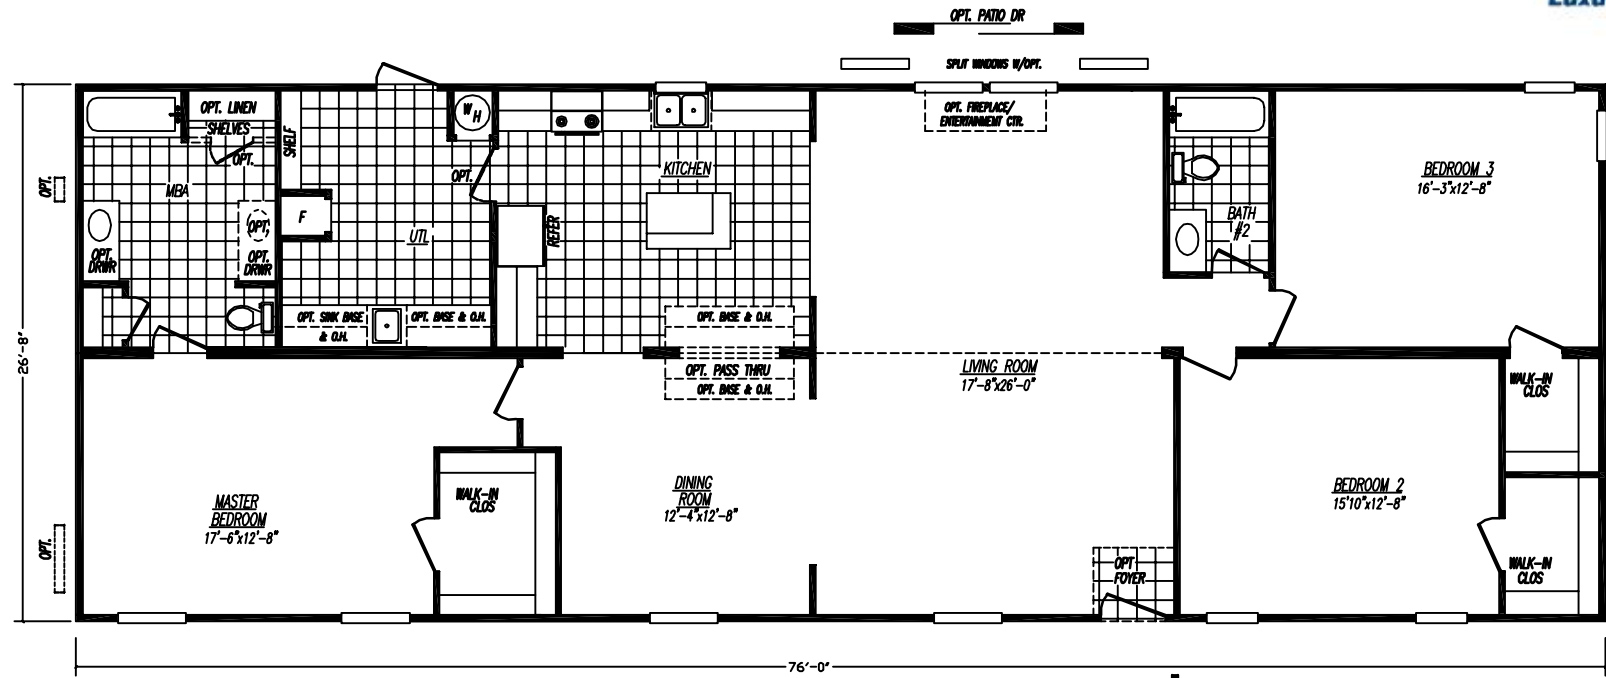

Mojave Series Model 4763A

3 Bedrooms - 2 Baths - 2,024 Sq. Ft.