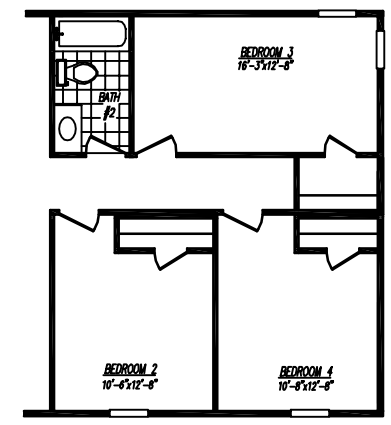

Mojave Series Model 4763A

3 Bedrooms - 2 Baths - 2,024 Sq. Ft.