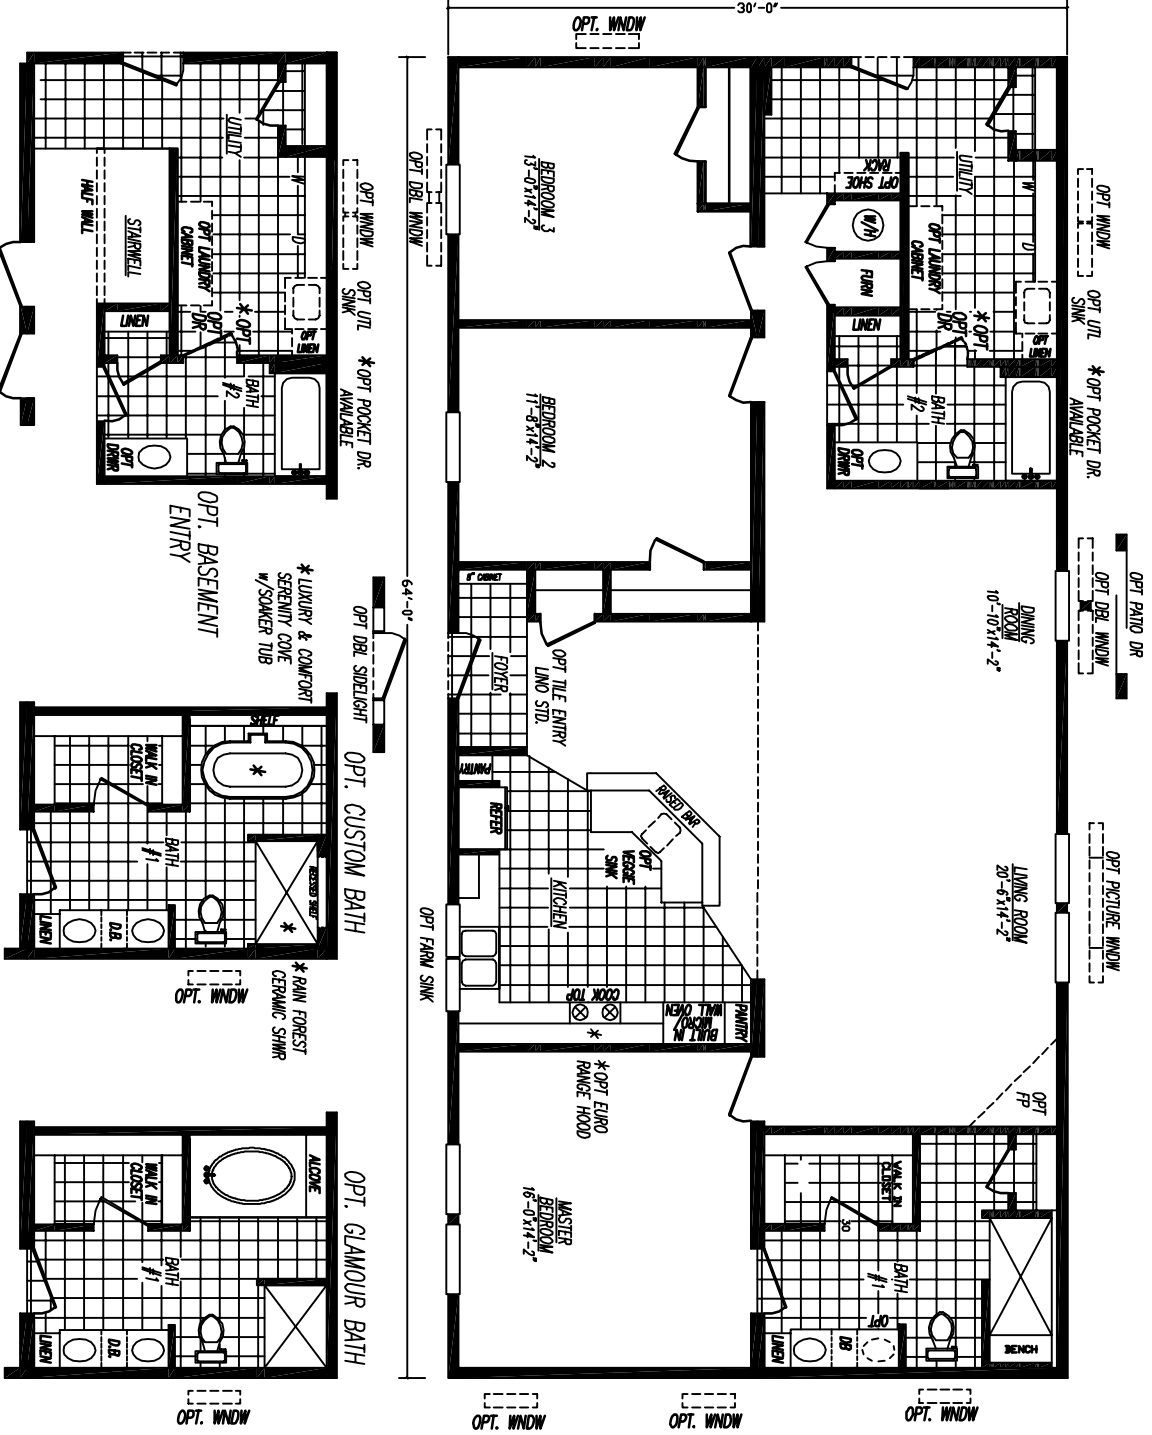

**Sahara Series**  
**MOD0643B-8321**  
**3 Bedrooms - 2 Baths - 1,920 Floor Size Sq. Ft.**

MANUFACTURER OF  
 THE YEAR  
 2016 and 2017

Adventure Homes reserves the right to change colors, specifications, models, dimensions, and materials without notice. Rendering and diagrams are meant to be representative and, in keeping with Adventure's policy of constant updating and improvement, may vary from the actual home. All dimensions are nominal and approximate. Square footage is measured from exterior wall to exterior wall, and is an approximate figure. Length indicated on floorplans is floor length only. The length of the hitch is not included (add 4 foot for hitch to calculate transportable length.) Ask your retailer for specifics. PRICE AND SPECIFICATIONS SUBJECT TO CHANGE WITHOUT NOTICE OR OBLIGATION.