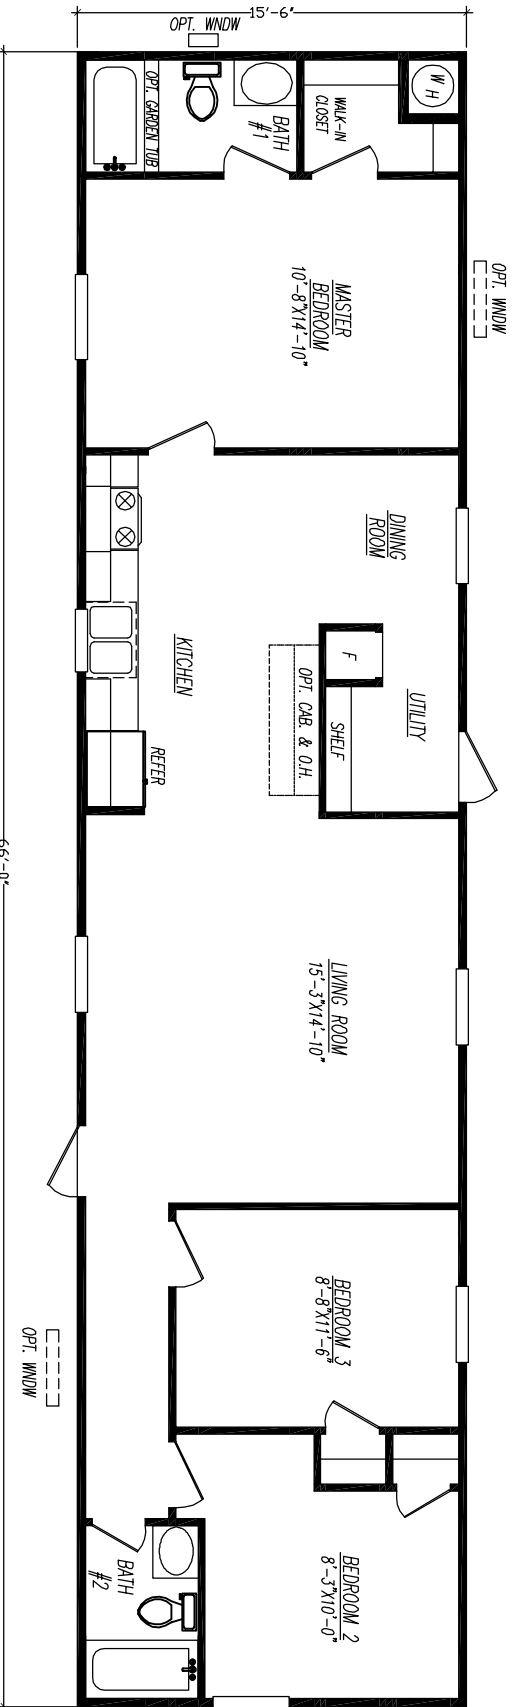

Nevada Series Model 6663X-N
3 Bedrooms - 2 Baths - 1,023 Floor Size Sq. Ft.

2016 - 2017 - 2018
 THE YEAR
 MANUFACTURER OF

Adventure Homes reserves the right to change colors, specifications, models, dimensions, and materials without notice. Rendering and diagrams are meant to be representative and, in keeping with Adventure's policy of constant updating and improvement, may vary from the actual home. All dimensions are nominal and approximate. Square footage is measured from exterior wall to exterior wall, and is an approximate figure. Length indicated on floorplans is floor length only. The length of the hitch is not included (add 4 foot for hitch to calculate transportable length). Ask your retailer for specifics. PRICE AND SPECIFICATIONS SUBJECT TO CHANGE WITHOUT NOTICE OR OBLIGATION.