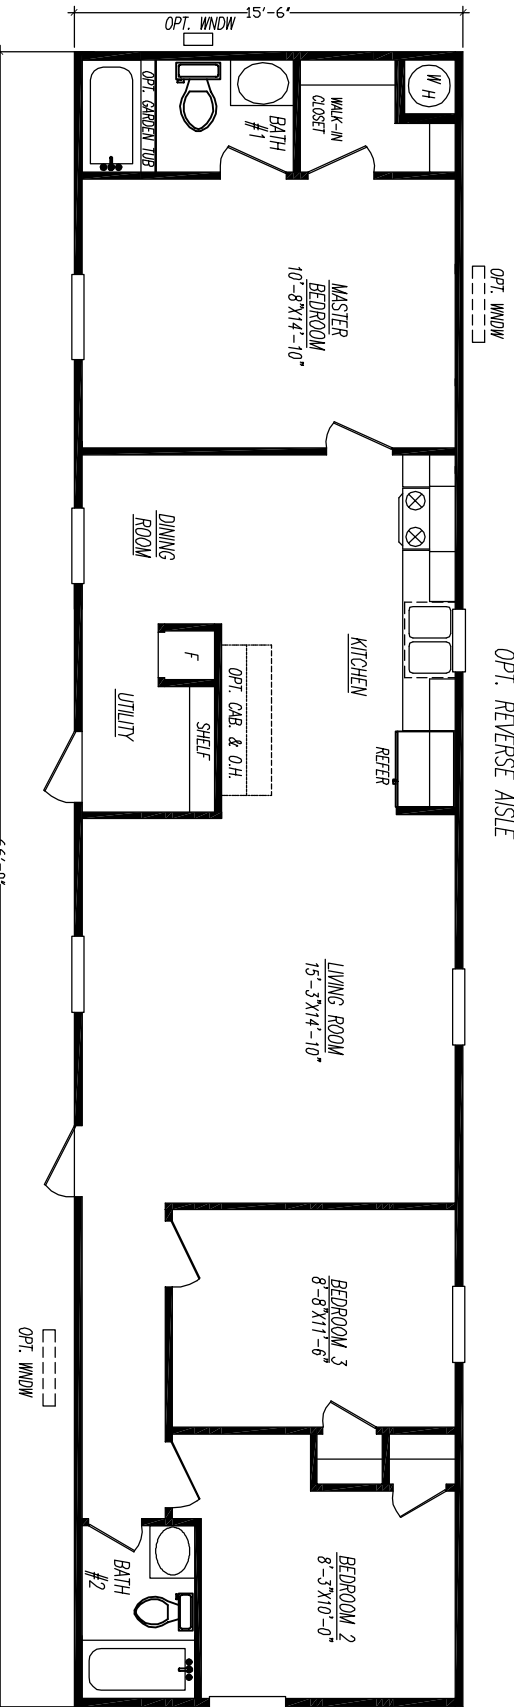

Nevada Series Model 6663X-N
3 Bedrooms - 2 Baths - 1,023 Floor Size Sq. Ft.

2016 - 2017 - 2018
 THE YEAR
 MANUFACTURER OF

Adventure Homes reserves the right to change colors, specifications, models, dimensions, and materials without notice. Rendering and diagrams are meant to be representative and, in keeping with Adventure's policy of constant updating and improvement, may vary from the actual home. All dimensions are nominal and approximate. Square footage is measured from exterior wall to exterior wall, and is an approximate figure. Length indicated on floorplans is floor length only. The length of the hitch is not included (add 4 foot for hitch to calculate transportable length). Ask your retailer for specifics. PRICE AND SPECIFICATIONS SUBJECT TO CHANGE WITHOUT NOTICE OR OBLIGATION.