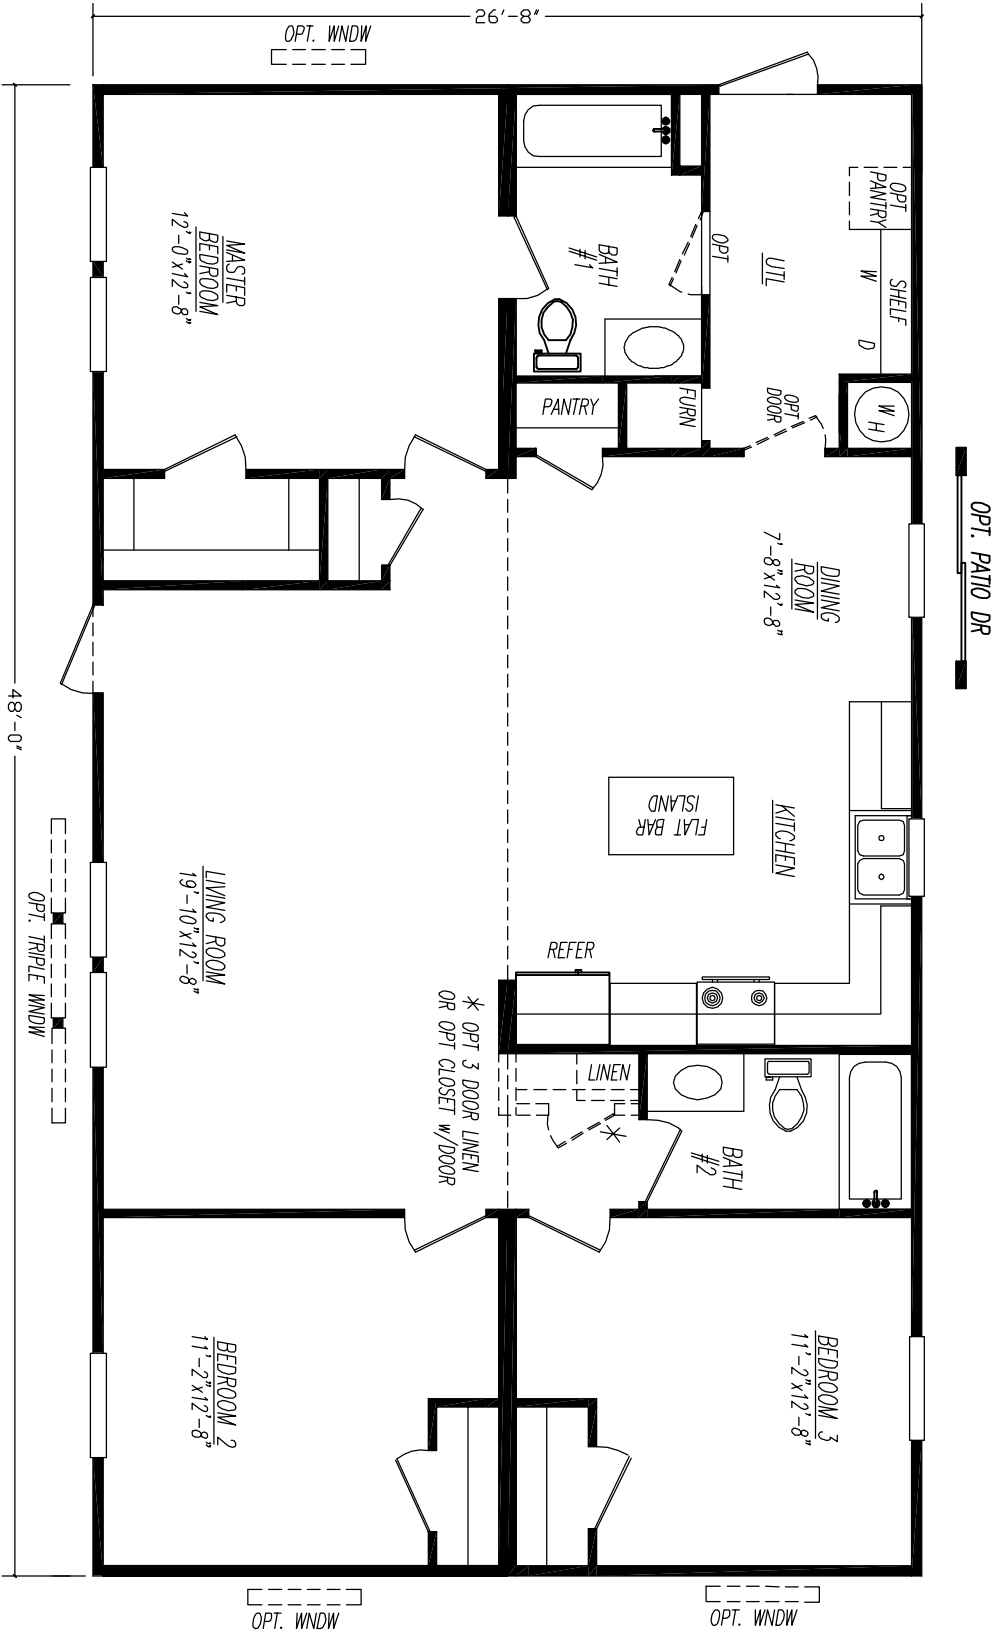

Nevada Series Model 4483M-N
3 Bedrooms - 2 Baths - 1,280 Floor Size Sq. Ft.

Adventure Homes reserves the right to change colors, specifications, models, dimensions, and materials without notice. Rendering and diagrams are meant to be representative and, in keeping with Adventure's policy of constant updating and improvement, may vary from the actual home. All dimensions are nominal and approximate. Square footage is measured from exterior wall to exterior wall, and is an approximate figure. Length indicated on floorplans is floor length only. The length of the hitch is not included (add 4 foot for hitch to calculate transportable length). Ask your retailer for specifics. PRICE AND SPECIFICATIONS SUBJECT TO CHANGE WITHOUT NOTICE OR OBLIGATION.