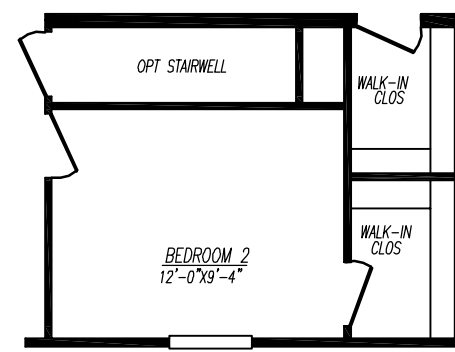

Sahara Series Model 4563N

3 Bedrooms - 2 Baths - 1,493 Floor Size Sq. Ft.

OPT GLAMOUR BATH

OPT BASEMENT ENTRY

Adventure Homes reserves the right to change colors, specifications, models, dimensions, and materials without notice. Rendering and diagrams are meant to be representative and, in keeping with Adventure's policy of constant updating and improvement, may vary from the actual home. All dimensions are nominal and approximate. Square footage is measured from exterior wall to exterior wall, and is an approximate figure. Length indicated on floorplans is floor length only. The length of the hitch is not included (add 4 foot for hitch to calculate transportable length.) Ask your retail for specifics. PRICE AND SPECIFICATIONS SUBJECT TO CHANGE WITHOUT NOTICE OR OBLIGATION.