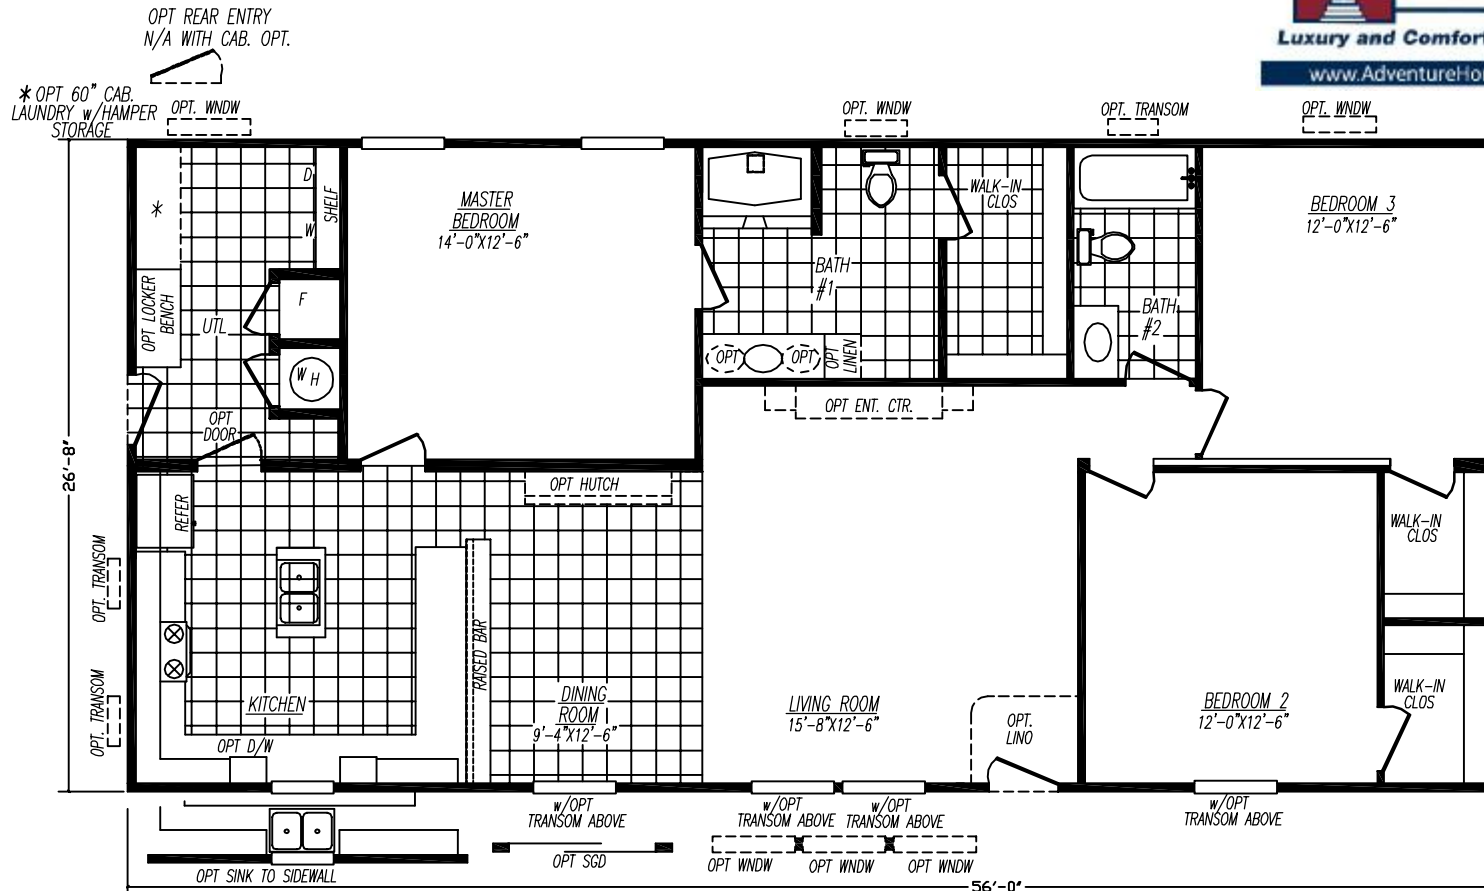

Sahara Series Model 4563N

3 Bedrooms - 2 Baths - 1,493 Floor Size Sq. Ft.

OPT GLAMOUR BATH

OPT BASEMENT ENTRY

Adventure Homes reserves the right to change colors, specifications, models, dimensions, and materials without notice. Rendering and diagrams are meant to be representative and, in keeping with Adventure's policy of constant updating and improvement, may vary from the actual home. All dimensions are nominal and approximate. Square footage is measured from exterior wall to exterior wall, and is an approximate figure. Length indicated on floorplans is floor length only. The length of the hitch is not included (add 4 foot for hitch to calculate transportable length.) Ask your retail for specifics. PRICE AND SPECIFICATIONS SUBJECT TO CHANGE WITHOUT NOTICE OR OBLIGATION.