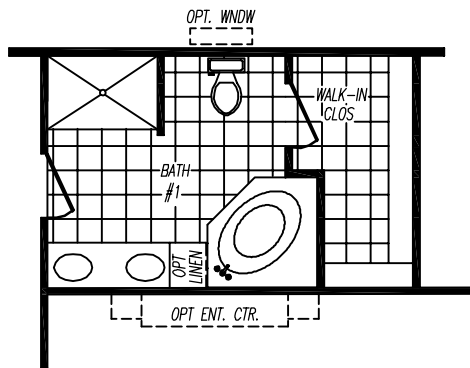

Sahara Series Model 4563N

3 Bedrooms - 2 Baths - 1,493 Floor Size Sq. Ft.

OPT GLAMOUR BATH

OPT BASEMENT ENTRY

Adventure Homes reserves the right to change colors, specifications, models, dimensions, and materials without notice. Rendering and diagrams are meant to be representative and, in keeping with Adventure's policy of constant updating and improvement, may vary from the actual home. All dimensions are nominal and approximate. Square footage is measured from exterior wall to exterior wall, and is an approximate figure. Length indicated on floorplans is floor length only. The length of the hitch is not included (add 4 foot for hitch to calculate transportable length.) Ask your retail for specifics. PRICE AND SPECIFICATIONS SUBJECT TO CHANGE WITHOUT NOTICE OR OBLIGATION.