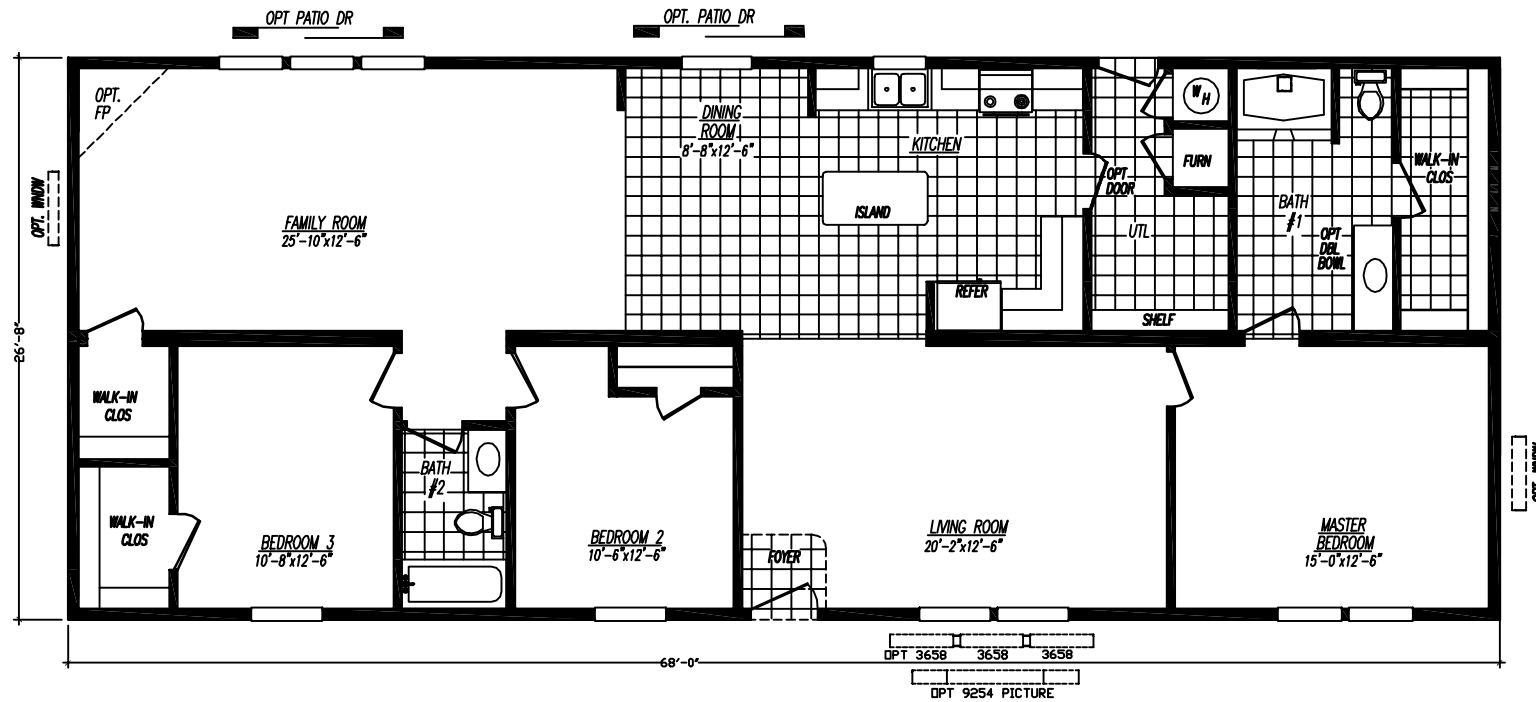

Sahara Series MOD4683M
3 Bedrooms - 2 Baths - 1808 Sq. Ft.

Adventure Homes reserves the right to change colors, specifications, models, dimensions, and materials without notice. Rendering and diagrams are meant to be representative and, in keeping with Adventure's policy of constant updating and improvement, may vary from the actual home. All dimensions are nominal and approximate. Square footage is measured from exterior wall to exterior wall, and is an approximate figure. Length indicated on floorplans is floor length only. The length of the hitch is not included (add 4 foot for hitch to calculate transportable length.) Ask your retail for specifics. PRICE AND SPECIFICATIONS SUBJECT TO CHANGE WITHOUT NOTICE OR OBLIGATION.