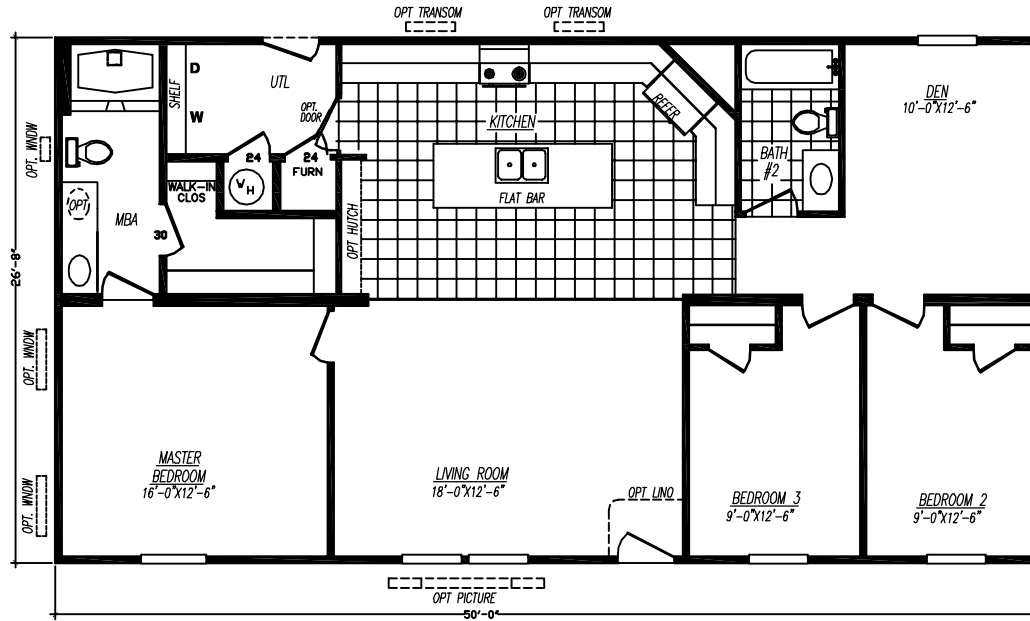

Luxury and Comfort for Less

www.AdventureHomes.net

MANUFACTURER OF THE YEAR
2016 and 2017

Sahara Series MOD4503S
3 Bedrooms - 2 Baths - 1,330 Floor Size Sq. Ft.

OPT. 4TH BEDROOM

OPT 4' STRETCH w/GLAM BATH

OPT BASMENT ENTRY

Adventure Homes reserves the right to change colors, specifications, models, dimensions, and materials without notice. Rendering and diagrams are meant to be representative and, in keeping with Adventure's policy of constant updating and improvement, may vary from the actual home. All dimensions are nominal and approximate. Square footage is measured from exterior wall to exterior wall, and is an approximate figure. Length indicated on floorplans is floor length only. The length of the hitch is not included (add 4 foot for hitch to calculate transportable length.) Ask your retail for specifics. PRICE AND SPECIFICATIONS SUBJECT TO CHANGE WITHOUT NOTICE OR OBLIGATION.