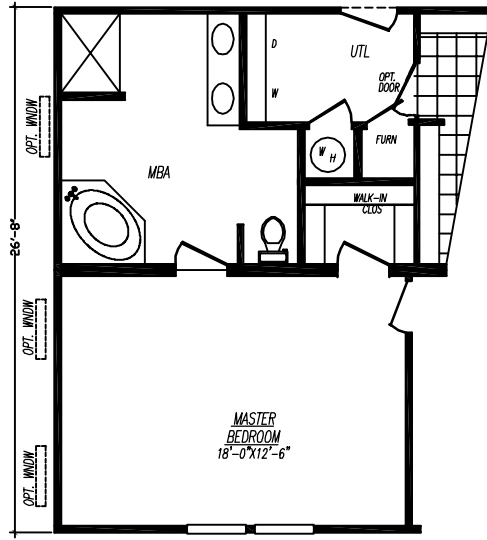

Luxury and Comfort for Less

www.AdventureHomes.net

MANUFACTURER OF THE YEAR
2016 and 2017

Sahara Series MOD4503S
3 Bedrooms - 2 Baths - 1,330 Floor Size Sq. Ft.

OPT. 4TH BEDROOM

OPT 4' STRETCH w/GLAM BATH

OPT BASMENT ENTRY

Adventure Homes reserves the right to change colors, specifications, models, dimensions, and materials without notice. Rendering and diagrams are meant to be representative and, in keeping with Adventure's policy of constant updating and improvement, may vary from the actual home. All dimensions are nominal and approximate. Square footage is measured from exterior wall to exterior wall, and is an approximate figure. Length indicated on floorplans is floor length only. The length of the hitch is not included (add 4 foot for hitch to calculate transportable length.) Ask your retail for specifics. PRICE AND SPECIFICATIONS SUBJECT TO CHANGE WITHOUT NOTICE OR OBLIGATION.