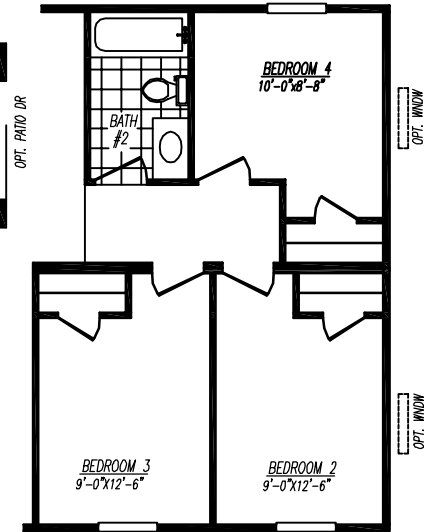

Luxury and Comfort for Less

www.AdventureHomes.net

MANUFACTURER OF THE YEAR
2016 and 2017

Sahara Series MOD4503S
3 Bedrooms - 2 Baths - 1,330 Floor Size Sq. Ft.

OPT. 4TH BEDROOM

OPT 4' STRETCH w/GLAM BATH

OPT BASMENT ENTRY

Adventure Homes reserves the right to change colors, specifications, models, dimensions, and materials without notice. Rendering and diagrams are meant to be representative and, in keeping with Adventure's policy of constant updating and improvement, may vary from the actual home. All dimensions are nominal and approximate. Square footage is measured from exterior wall to exterior wall, and is an approximate figure. Length indicated on floorplans is floor length only. The length of the hitch is not included (add 4 foot for hitch to calculate transportable length.) Ask your retail for specifics. PRICE AND SPECIFICATIONS SUBJECT TO CHANGE WITHOUT NOTICE OR OBLIGATION.