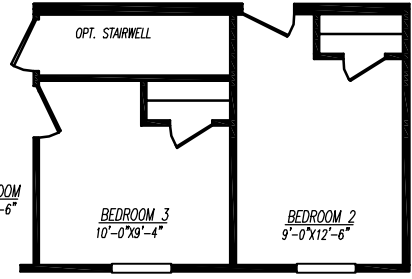

Luxury and Comfort for Less

www.AdventureHomes.net

MANUFACTURER OF THE YEAR
2016 and 2017

Sahara Series MOD4503S
3 Bedrooms - 2 Baths - 1,330 Floor Size Sq. Ft.

OPT. 4TH BEDROOM

OPT 4' STRETCH w/GLAM BATH

OPT BASMENT ENTRY

Adventure Homes reserves the right to change colors, specifications, models, dimensions, and materials without notice. Rendering and diagrams are meant to be representative and, in keeping with Adventure's policy of constant updating and improvement, may vary from the actual home. All dimensions are nominal and approximate. Square footage is measured from exterior wall to exterior wall, and is an approximate figure. Length indicated on floorplans is floor length only. The length of the hitch is not included (add 4 foot for hitch to calculate transportable length.) Ask your retail for specifics. PRICE AND SPECIFICATIONS SUBJECT TO CHANGE WITHOUT NOTICE OR OBLIGATION.