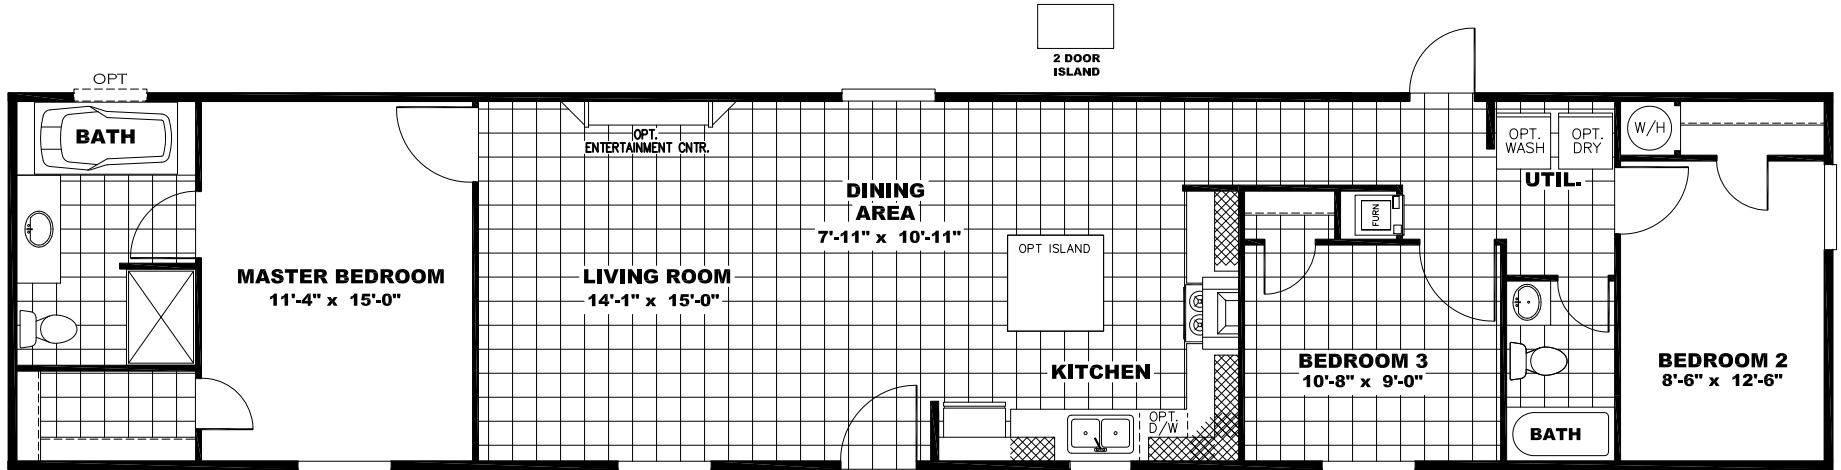

OPTION WINDOWS

OPTION  
48" SHOWER BATH

OPTION  
FARMHOUSE  
SINK

Model #: FAC16763C

Drawing #:

225119