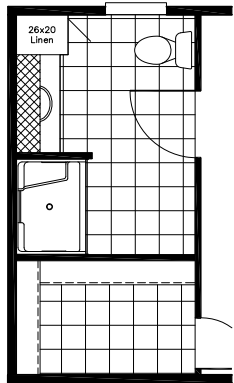

OPTION WINDOWS

OPTION  
48" SHOWER BATH

OPTION  
FARMHOUSE  
SINK

Model #: FAC16763C

Drawing #:

225119